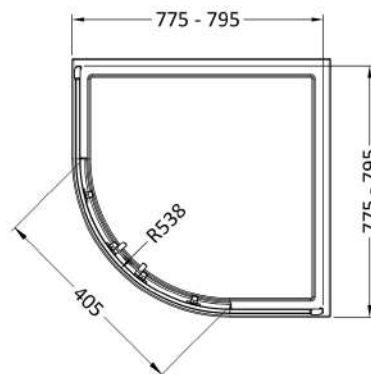

Sales Code: SMQU8BP-E6

Description: 1900 X 800 X 800mm Quadrant

Product Dimensions

Height (mm):	1900
Width (mm):	780
Depth (mm):	780
Nett Weight (kg):	38.3

Packaging Dimensions

Height (mm):	1955
Width (mm):	425
Length (mm):	120
Gross Weight (kg):	38.3

Packaging Data

Box Colour:	Brown Cardboard Box - Printed
Box Qty:	1
Label Size:	100 x 50
Label Colour:	Not Applicable
Label Qty:	0

Outer Box Dimensions (If Applicable)

Height (mm):	
Width (mm):	
Depth (mm):	
Length (mm):	
Gross Weight (kg):	
Barcode:	5056678452530

Product Details

Country of Origin:	China
Fitting Instruction:	No
CE & UKCA:	No
Profile Material:	Aluminium
Profile Finish:	Matt Black
Adjustments (mm):	775mm - 795mm
Entry Width (mm):	405mm
Swing In Dim (mm):	N/A
Swing Out Dim (mm):	N/A
Radius (mm):	538 mm
Glass Thickness (mm):	6
Easy Fit:	Yes
Easy Clean:	No
Handle Style:	Square T Shape Handle
Handle Material:	ABS
Enclosure Design:	Framed
Wheel Type:	Dual, Quick Release
Support Bar Included:	Support Bar Not Included
Extras:	None