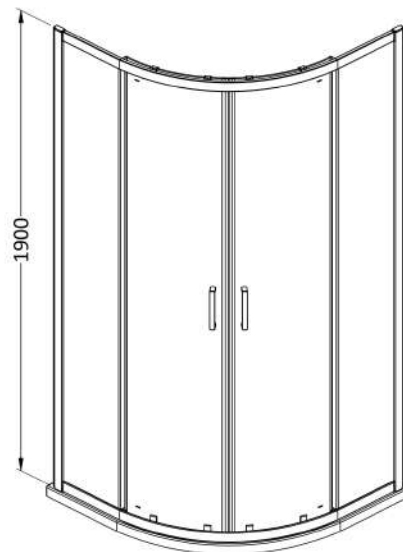

Sales Code: SMQU8BP-E6

Description: 1900 X 800 X 800mm Quadrant

Product Dimensions

Height (mm):	1900
Width (mm):	780
Depth (mm):	780
Nett Weight (kg):	38.3

Packaging Dimensions

Height (mm):	1955
Width (mm):	425
Length (mm):	120
Gross Weight (kg):	38.3

Packaging Data

Box Colour:	Brown Cardboard Box - Printed
Box Qty:	1
Label Size:	100 x 50
Label Colour:	Not Applicable
Label Qty:	0

Outer Box Dimensions (If Applicable)

Height (mm):	
Width (mm):	
Depth (mm):	
Length (mm):	
Gross Weight (kg):	
Barcode:	5056678452530

Product Details

Country of Origin:	China
Fitting Instruction:	No
CE & UKCA:	No
Profile Material:	Aluminium
Profile Finish:	Matt Black
Adjustments (mm):	775mm - 795mm
Entry Width (mm):	405mm
Swing In Dim (mm):	N/A
Swing Out Dim (mm):	N/A
Radius (mm):	538 mm
Glass Thickness (mm):	6
Easy Fit:	Yes
Easy Clean:	No
Handle Style:	Square T Shape Handle
Handle Material:	ABS
Enclosure Design:	Framed
Wheel Type:	Dual, Quick Release
Support Bar Included:	Support Bar Not Included
Extras:	None