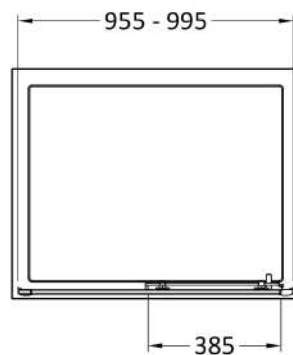

Sales Code: SMSL10BP-E6

Description: 1900 X 1000mm Sliding Shower Door

Product Dimensions

Height (mm):	1900
Width (mm):	990
Depth (mm):	44
Nett Weight (kg):	28.3

Packaging Dimensions

Height (mm):	1962
Width (mm):	45
Length (mm):	720
Gross Weight (kg):	28.3

Packaging Data

Box Colour:	Brown Cardboard Box - Printed
Box Qty:	1
Label Size:	100 x 50
Label Colour:	Not Applicable
Label Qty:	0

Outer Box Dimensions (If Applicable)

Height (mm):	
Width (mm):	
Depth (mm):	
Length (mm):	
Gross Weight (kg):	
Barcode:	5056678452349

Product Details

Country of Origin:	China
Fitting Instruction:	No
CE & UKCA:	No
Profile Material:	Aluminium
Profile Finish:	Matt Black
Adjustments (mm):	955 - 995mm
Entry Width (mm):	385mm
Swing In Dim (mm):	N/A
Swing Out Dim (mm):	N/A
Radius (mm):	Not Applicable
Glass Thickness (mm):	6
Easy Fit:	Yes
Easy Clean:	No
Handle Style:	Square T Shape Handle
Handle Material:	ABS
Enclosure Design:	Framed
Wheel Type:	Dual, Quick Release
Support Bar Included:	Support Bar Not Included
Extras:	None