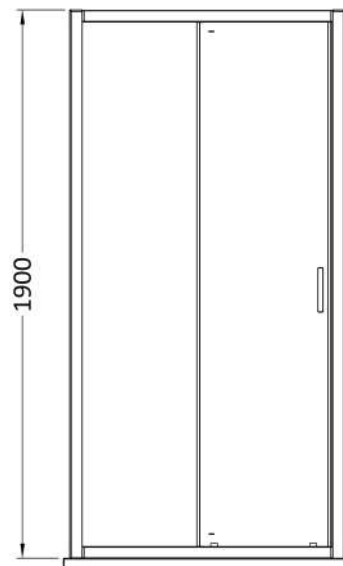

Sales Code: SMSL10BP-E6

Description: 1900 X 1000mm Sliding Shower Door

Product Dimensions

Height (mm):	1900
Width (mm):	990
Depth (mm):	44
Nett Weight (kg):	28.3

Packaging Dimensions

Height (mm):	1962
Width (mm):	45
Length (mm):	720
Gross Weight (kg):	28.3

Packaging Data

Box Colour:	Brown Cardboard Box - Printed
Box Qty:	1
Label Size:	100 x 50
Label Colour:	Not Applicable
Label Qty:	0

Outer Box Dimensions (If Applicable)

Height (mm):	
Width (mm):	
Depth (mm):	
Length (mm):	
Gross Weight (kg):	
Barcode:	5056678452349

Product Details

Country of Origin:	China
Fitting Instruction:	No
CE & UKCA:	No
Profile Material:	Aluminium
Profile Finish:	Matt Black
Adjustments (mm):	955 - 995mm
Entry Width (mm):	385mm
Swing In Dim (mm):	N/A
Swing Out Dim (mm):	N/A
Radius (mm):	Not Applicable
Glass Thickness (mm):	6
Easy Fit:	Yes
Easy Clean:	No
Handle Style:	Square T Shape Handle
Handle Material:	ABS
Enclosure Design:	Framed
Wheel Type:	Dual, Quick Release
Support Bar Included:	Support Bar Not Included
Extras:	None