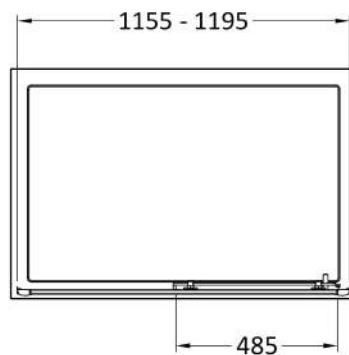

Sales Code: SMSL12BP-E6

Description: 1900 X 1200mm Sliding Shower Door

Product Dimensions

Height (mm):	1900
Width (mm):	1190
Depth (mm):	44
Nett Weight (kg):	34.7

Packaging Dimensions

Height (mm):	1962
Width (mm):	45
Length (mm):	870
Gross Weight (kg):	34.7

Packaging Data

Box Colour:	Brown Cardboard Box - Printed
Box Qty:	1
Label Size:	100 x 50
Label Colour:	Not Applicable
Label Qty:	0

Outer Box Dimensions (If Applicable)

Height (mm):	
Width (mm):	
Depth (mm):	
Length (mm):	
Gross Weight (kg):	
Barcode:	5056678452363

Product Details

Country of Origin:	China
Fitting Instruction:	No
CE & UKCA:	No
Profile Material:	Aluminium
Profile Finish:	Matt Black
Adjustments (mm):	1155 - 1195mm
Entry Width (mm):	485mm
Swing In Dim (mm):	N/A
Swing Out Dim (mm):	N/A
Radius (mm):	Not Applicable
Glass Thickness (mm):	6
Easy Fit:	Yes
Easy Clean:	No
Handle Style:	Square T Shape Handle
Handle Material:	ABS
Enclosure Design:	Framed
Wheel Type:	Dual, Quick Release
Support Bar Included:	Support Bar Not Included
Extras:	None