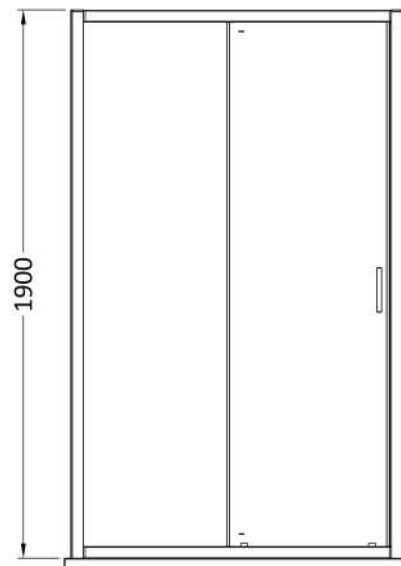

Sales Code: SMSL12BP-E6

Description: 1900 X 1200mm Sliding Shower Door

Product Dimensions

Height (mm):	1900
Width (mm):	1190
Depth (mm):	44
Nett Weight (kg):	34.7

Packaging Dimensions

Height (mm):	1962
Width (mm):	45
Length (mm):	870
Gross Weight (kg):	34.7

Packaging Data

Box Colour:	Brown Cardboard Box - Printed
Box Qty:	1
Label Size:	100 x 50
Label Colour:	Not Applicable
Label Qty:	0

Outer Box Dimensions (If Applicable)

Height (mm):	
Width (mm):	
Depth (mm):	
Length (mm):	
Gross Weight (kg):	
Barcode:	5056678452363

Product Details

Country of Origin:	China
Fitting Instruction:	No
CE & UKCA:	No
Profile Material:	Aluminium
Profile Finish:	Matt Black
Adjustments (mm):	1155 - 1195mm
Entry Width (mm):	485mm
Swing In Dim (mm):	N/A
Swing Out Dim (mm):	N/A
Radius (mm):	Not Applicable
Glass Thickness (mm):	6
Easy Fit:	Yes
Easy Clean:	No
Handle Style:	Square T Shape Handle
Handle Material:	ABS
Enclosure Design:	Framed
Wheel Type:	Dual, Quick Release
Support Bar Included:	Support Bar Not Included
Extras:	None