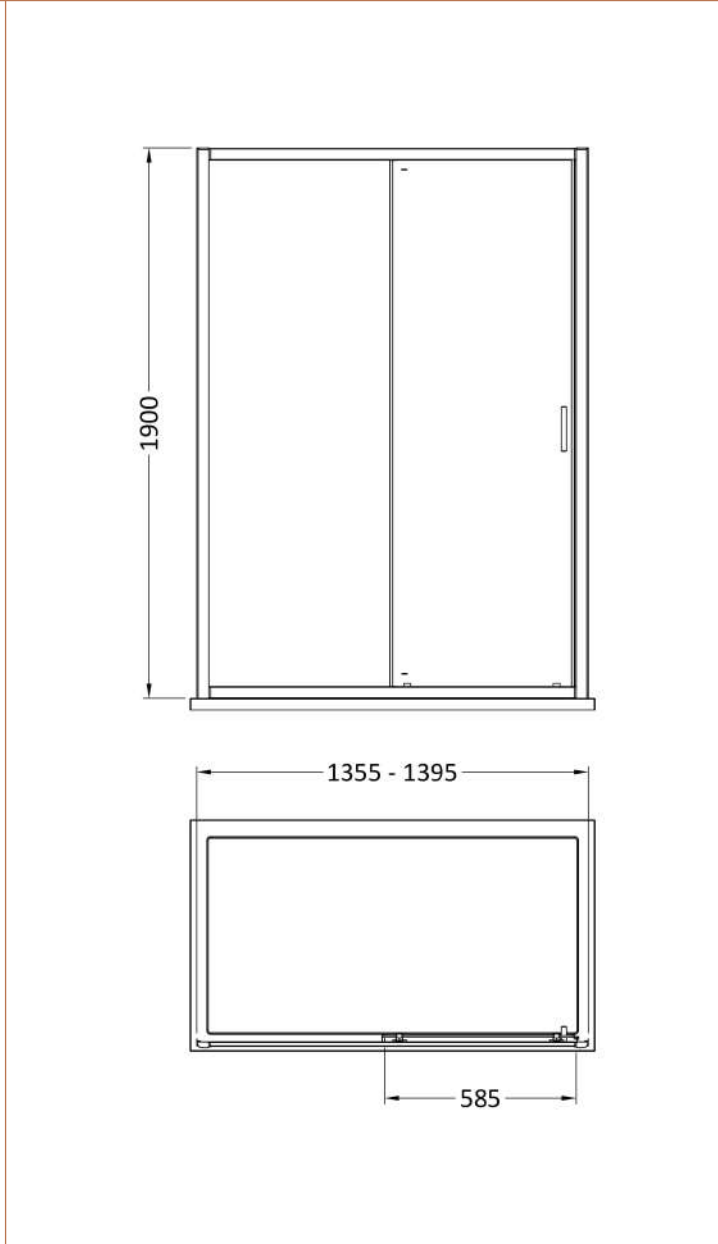

Sales Code: SMSL14-E6

Description: 1900 X 1400mm Sliding Shower Door

**Product Dimensions**

Height (mm):	1900
Width (mm):	1390
Depth (mm):	44
Nett Weight (kg):	41.5

**Packaging Dimensions**

Height (mm):	1962
Width (mm):	45
Length (mm):	870
Gross Weight (kg):	41.5

**Packaging Data**

Box Colour:	Brown Cardboard Box - Printed
Box Qty:	1
Label Size:	100 x 50
Label Colour:	Not Applicable
Label Qty:	0

**Outer Box Dimensions (If Applicable)**

Height (mm):	
Width (mm):	
Depth (mm):	
Length (mm):	
Gross Weight (kg):	
Barcode:	5056678432327

**Product Details**

Country of Origin:	China
Fitting Instruction:	No
CE & UKCA:	No
Profile Material:	Aluminium
Profile Finish:	Chrome
Adjustments (mm):	1355 - 1395mm
Entry Width (mm):	585mm
Swing In Dim (mm):	N/A
Swing Out Dim (mm):	N/A
Radius (mm):	Not Applicable
Glass Thickness (mm):	6
Easy Fit:	Yes
Easy Clean:	No
Handle Style:	Square T Shape Handle
Handle Material:	ABS
Enclosure Design:	Framed
Wheel Type:	Dual, Quick Release
Support Bar Included:	Support Bar Not Included
Extras:	None