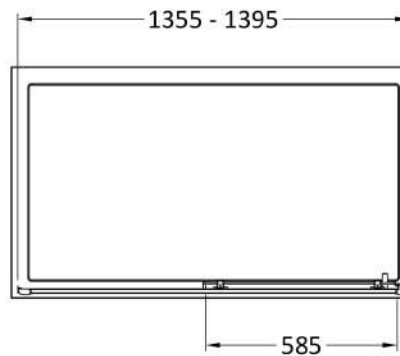

Sales Code: SMSL14BB-E6

Description: 1900 X 1400mm Sliding Shower Door

Product Dimensions

Height (mm):	1900
Width (mm):	1390
Depth (mm):	44
Nett Weight (kg):	41.5

Packaging Dimensions

Height (mm):	1962
Width (mm):	45
Length (mm):	870
Gross Weight (kg):	41.5

Packaging Data

Box Colour:	Brown Cardboard Box - Printed
Box Qty:	1
Label Size:	100 x 50
Label Colour:	Not Applicable
Label Qty:	0

Outer Box Dimensions (If Applicable)

Height (mm):	
Width (mm):	
Depth (mm):	
Length (mm):	
Gross Weight (kg):	
Barcode:	5056678452714

Product Details

Country of Origin:	China
Fitting Instruction:	No
CE & UKCA:	No
Profile Material:	Aluminium
Profile Finish:	Brushed Brass
Adjustments (mm):	1355 - 1395mm
Entry Width (mm):	585mm
Swing In Dim (mm):	N/A
Swing Out Dim (mm):	N/A
Radius (mm):	Not Applicable
Glass Thickness (mm):	6
Easy Fit:	Yes
Easy Clean:	No
Handle Style:	Square T Shape Handle
Handle Material:	ABS
Enclosure Design:	Framed
Wheel Type:	Dual, Quick Release
Support Bar Included:	Support Bar Not Included
Extras:	None