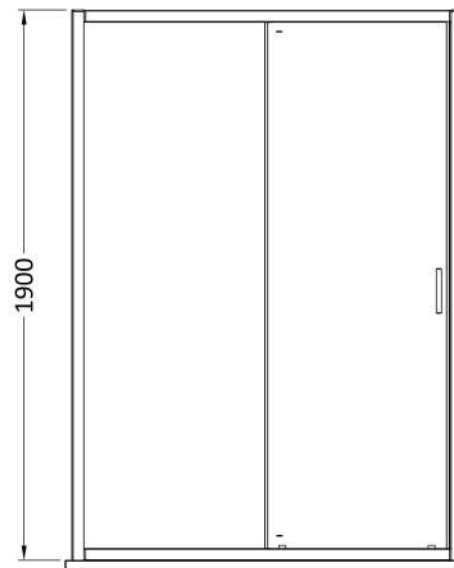

Sales Code: SMSL14BB-E6

Description: 1900 X 1400mm Sliding Shower Door

Product Dimensions

Height (mm):	1900
Width (mm):	1390
Depth (mm):	44
Nett Weight (kg):	41.5

Packaging Dimensions

Height (mm):	1962
Width (mm):	45
Length (mm):	870
Gross Weight (kg):	41.5

Packaging Data

Box Colour:	Brown Cardboard Box - Printed
Box Qty:	1
Label Size:	100 x 50
Label Colour:	Not Applicable
Label Qty:	0

Outer Box Dimensions (If Applicable)

Height (mm):	
Width (mm):	
Depth (mm):	
Length (mm):	
Gross Weight (kg):	
Barcode:	5056678452714

Product Details

Country of Origin:	China
Fitting Instruction:	No
CE & UKCA:	No
Profile Material:	Aluminium
Profile Finish:	Brushed Brass
Adjustments (mm):	1355 - 1395mm
Entry Width (mm):	585mm
Swing In Dim (mm):	N/A
Swing Out Dim (mm):	N/A
Radius (mm):	Not Applicable
Glass Thickness (mm):	6
Easy Fit:	Yes
Easy Clean:	No
Handle Style:	Square T Shape Handle
Handle Material:	ABS
Enclosure Design:	Framed
Wheel Type:	Dual, Quick Release
Support Bar Included:	Support Bar Not Included
Extras:	None