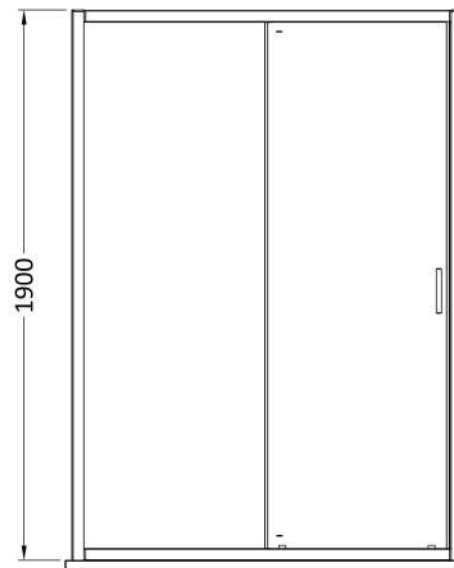

Sales Code: SMSL14BP-E6

Description: 1900 X 1400mm Sliding Shower Door

### Product Dimensions

Height (mm):	1900
Width (mm):	1390
Depth (mm):	44
Nett Weight (kg):	41.5

### Packaging Dimensions

Height (mm):	1962
Width (mm):	45
Length (mm):	870
Gross Weight (kg):	41.5

### Outer Box Dimensions (If Applicable)

Height (mm):	
Width (mm):	
Depth (mm):	
Length (mm):	
Gross Weight (kg):	
Barcode:	5056678452370