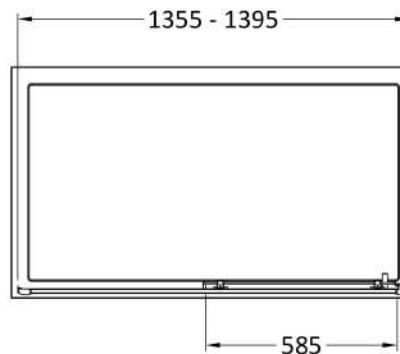

Sales Code: SMSL14BP-E6

Description: 1900 X 1400mm Sliding Shower Door

### Product Dimensions

Height (mm):	1900
Width (mm):	1390
Depth (mm):	44
Nett Weight (kg):	41.5

### Packaging Dimensions

Height (mm):	1962
Width (mm):	45
Length (mm):	870
Gross Weight (kg):	41.5

### Outer Box Dimensions (If Applicable)

Height (mm):	
Width (mm):	
Depth (mm):	
Length (mm):	
Gross Weight (kg):	
Barcode:	5056678452370