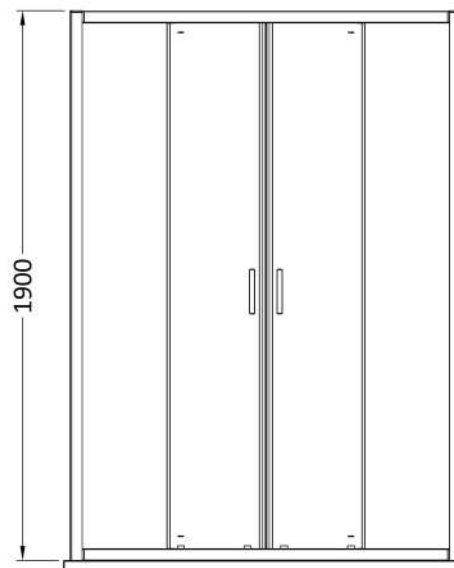

Sales Code: SMSLD14-E6

Description: 1900 X 1400mm Double Sliding Shower Door

### Product Dimensions

Height (mm):	1900
Width (mm):	1390
Depth (mm):	44
Nett Weight (kg):	42.5

### Packaging Dimensions

Height (mm):	1962
Width (mm):	535
Length (mm):	60
Gross Weight (kg):	42.5

### Outer Box Dimensions (If Applicable)

Height (mm):	
Width (mm):	
Depth (mm):	
Length (mm):	
Gross Weight (kg):	
Barcode:	5056678432389