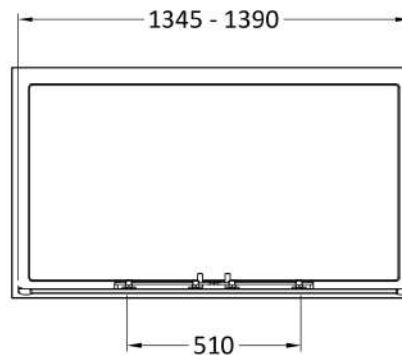

Sales Code: SMSLD14-E6

Description: 1900 X 1400mm Double Sliding Shower Door

### Product Dimensions

Height (mm):	1900
Width (mm):	1390
Depth (mm):	44
Nett Weight (kg):	42.5

### Packaging Dimensions

Height (mm):	1962
Width (mm):	535
Length (mm):	60
Gross Weight (kg):	42.5

### Outer Box Dimensions (If Applicable)

Height (mm):	
Width (mm):	
Depth (mm):	
Length (mm):	
Gross Weight (kg):	
Barcode:	5056678432389