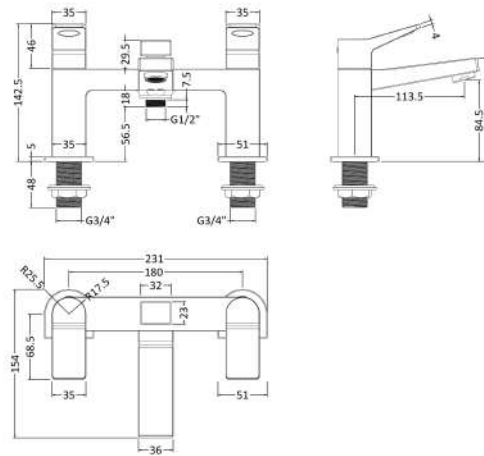

Sales Code: SOA304

Description: Soar Deck Mounted Bsm

Product Dimensions

Height (mm):	143
Width (mm):	231
Depth (mm):	154
Length (mm):	
Nett Weight (kg):	2.1

Packaging Dimensions

Height (mm):	180
Width (mm):	220
Depth (mm):	310
Gross Weight (kg):	2.3

Packaging Data

Box Colour:	White Cardboard Box
Box Qty:	0
Label Size:	0 x 0
Label Colour:	White Label
Label Qty:	0

Outer Box Dimensions (If Applicable)

Height (mm):	
Width (mm):	
Depth (mm):	
Length (mm):	
Gross Weight (kg):	
Barcode:	5056211840251

Product Details

Country of Origin:	China
Fitting Instruction:	Yes
Product Material:	Brass
Control Type:	Manual
Waste Included:	Waste Not Included
Waste Type:	Not Applicable
WRAS Approval: No	Approval No:
Valve/Cartridge Type:	1/4 Turn Ceramic Disc
Colour/Finish:	Chrome
Mount Type:	Deck
Operating Pressure (bar):	0.2
Flow Rates: (Litres Per Min)	0.1 bar: 4.7 0.5 bar: 17.1 1 bar: 24.6 2 bar: 35.8 3 bar: 43.9
Pipe Size:	3/4"
Pipe Centres:	180