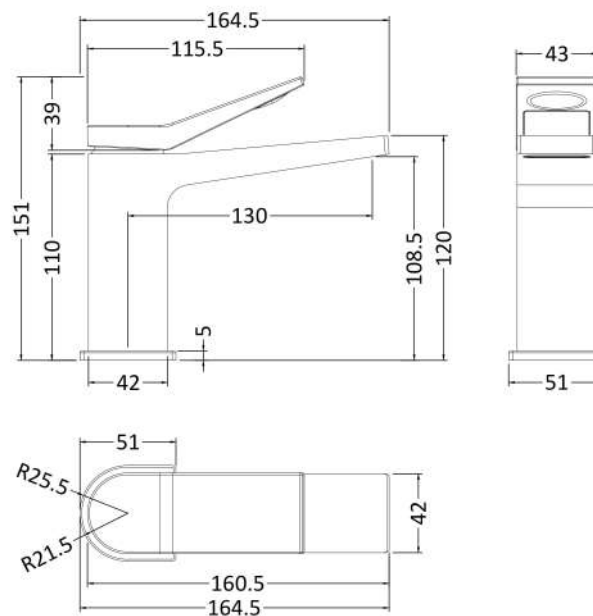

### Product Dimensions

Height (mm):	151
Width (mm):	51
Depth (mm):	165
Length (mm):	
Nett Weight (kg):	1.2

### Packaging Dimensions

Height (mm):	80
Width (mm):	235
Depth (mm):	368
Gross Weight (kg):	1.4

### Outer Box Dimensions (If Applicable)

Height (mm):	390
Width (mm):	420
Depth (mm):	480
Length (mm):	
Gross Weight (kg):	
Barcode:	5056211840213

### Product Details

Country of Origin:	China			
Fitting Instruction:	Yes			
Product Material:	Brass			
Control Type:	Manual			
Waste Included:	Waste Included			
Waste Type:	Push Button			
WRAS Approval: No	Approval No:			
Valve/Cartridge Type:	Single Lever Cartridge			
Colour/Finish:	Chrome			
Mount Type:	Deck			
Operating Pressure (bar):	0.5			
Flow Rates: (Litres Per Min) 0.1 bar: 1	0.5 bar: 3	1 bar: 4.5	2 bar: 6	3 bar: 7.5
Pipe Size:	1/2"			
Pipe Centres:	N/A			