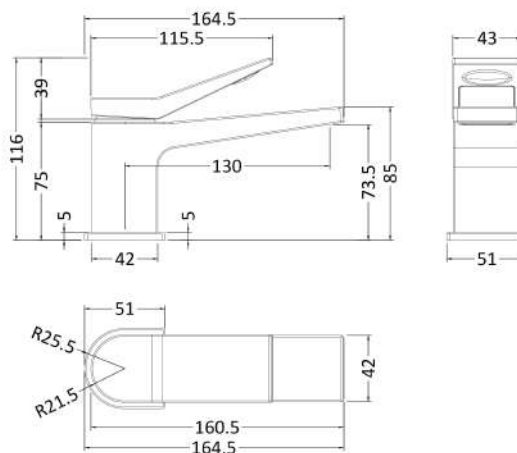

Sales Code: SOA345

Description: Soar Mini Mono Basin Mixer P/B Waste

Product Dimensions

Height (mm):	116
Width (mm):	51
Depth (mm):	165
Length (mm):	
Nett Weight (kg):	1.1

Packaging Dimensions

Height (mm):	80
Width (mm):	235
Depth (mm):	368
Gross Weight (kg):	1.3

Packaging Data

Box Colour:	White Cardboard Box
Box Qty:	0
Label Size:	0 x 0
Label Colour:	White Label
Label Qty:	0

Outer Box Dimensions (If Applicable)

Height (mm):	
Width (mm):	
Depth (mm):	
Length (mm):	
Gross Weight (kg):	
Barcode:	5056211840206

Product Details

Country of Origin:	China
Fitting Instruction:	Yes
Product Material:	Brass
Control Type:	Manual
Waste Included:	Waste Included
Waste Type:	Push Button
WRAS Approval:	No
Approval No:	
Valve/Cartridge Type:	Single Lever Cartridge
Colour/Finish:	Chrome
Mount Type:	Deck
Operating Pressure (bar):	0.5
Flow Rates: (Litres Per Min)	0.1 bar: 1 0.5 bar: 3 1 bar: 4 2 bar: 5.5 3 bar: 6.5
Pipe Size:	1/2"
Pipe Centres:	N/A