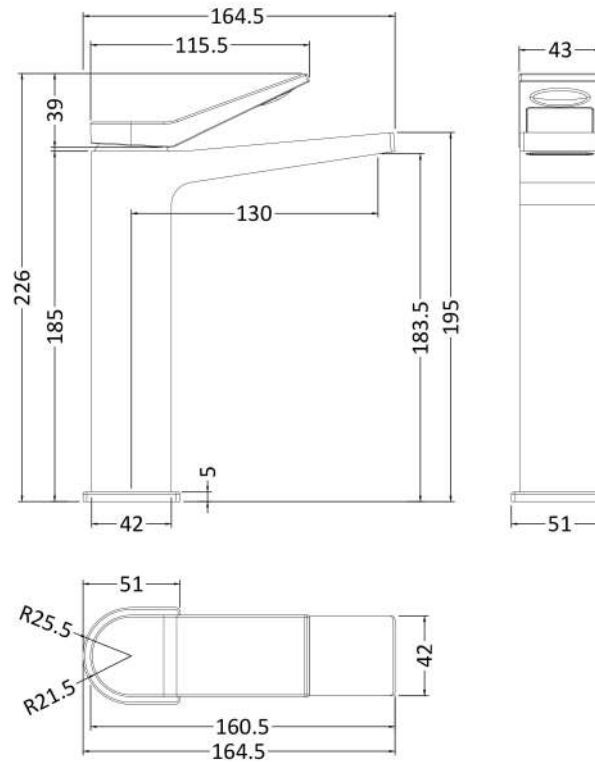

Sales Code: SOA370

Description: Soar Tall Mono Basin Mixer P/B Waste

Product Dimensions

Height (mm):	226
Width (mm):	51
Depth (mm):	165
Length (mm):	
Nett Weight (kg):	1.6

Packaging Dimensions

Height (mm):	80
Width (mm):	255
Depth (mm):	383
Gross Weight (kg):	1.8

Packaging Data

Box Colour:	White Cardboard Box
Box Qty:	0
Label Size:	0 x 0
Label Colour:	White Label
Label Qty:	0

Outer Box Dimensions (If Applicable)

Height (mm):	
Width (mm):	
Depth (mm):	
Length (mm):	
Gross Weight (kg):	
Barcode:	5056211840220

Product Details

Country of Origin:	China
Fitting Instruction:	Yes
Product Material:	Brass
Control Type:	Manual
Waste Included:	Waste Included
Waste Type:	Push Button
WRAS Approval: No	Approval No:
Valve/Cartridge Type:	Single Lever Cartridge
Colour/Finish:	Chrome
Mount Type:	Deck
Operating Pressure (bar):	0.5
Flow Rates: (Litres Per Min)	0.1 bar: 1 0.5 bar: 3 1 bar: 4 2 bar: 5.5 3 bar: 6.5
Pipe Size:	1/2"
Pipe Centres:	N/A