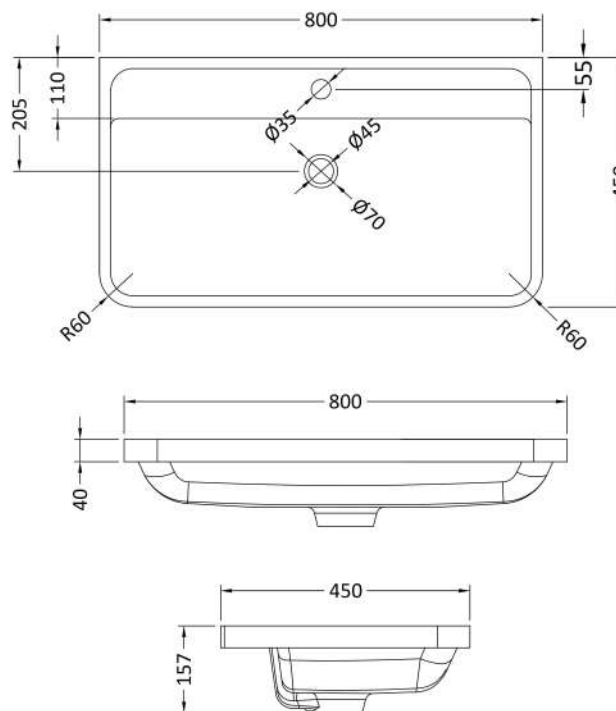

Packaging Dimensions

Height (mm):	870
Width (mm):	870
Depth (mm):	510
Gross Weight (kg):	38

Packaging Data

Box Colour:	Brown Cardboard Box
Box Qty:	1
Label Size:	150 x 100
Label Colour:	White Label
Label Qty:	2

Outer Box Dimensions (If Applicable)

Height (mm):	
Width (mm):	
Depth (mm):	
Gross Weight (kg):	
Barcode:	5056211817871

Product Details

Country of Origin:	Ireland
Fitting Instruction:	No
CE & UKCA:	
FSC Certified Materials:	Yes
Colour:	Pure White
Construction Method:	Cam & Wood Dowel
Construction Type:	Rigid
Cabinet Finish:	Mdf Vinyl Smooth Matt
Fascia Finish:	Mdf Vinyl Smooth Matt
Cabinet Thickness (mm):	18
Fascia Thickness (mm):	18
Drawer Included:	Yes
Drawer Type:	80mm High Metal S/C Inc Galler
No of Shelves:	0
Hinge Type:	Not Applicable
Hinge Included:	Not Applicable
Adjustable Legs:	No, Not Required
Fixings Included:	No
Handle Style:	Modern
Waste Shroud:	Yes
Handle Included:	Yes
Handle Type:	D-Shape

Sales Code: PMB005

Description: 800X450mm Poly Marble Basin

Product Dimensions

Height (mm):	450
Width (mm):	800
Depth (mm):	157
Nett Weight (kg):	18.12

Packaging Dimensions

Height (mm):	167
Width (mm):	840
Depth (mm):	470
Gross Weight (kg):	18.12

Packaging Data

Box Colour:	Brown Cardboard Box - Printed
Box Qty:	1
Label Size:	100 x 50
Label Colour:	White Label
Label Qty:	2

Outer Box Dimensions (If Applicable)

Height (mm):	
Width (mm):	
Depth (mm):	
Gross Weight (kg):	
Barcode:	5055369021765