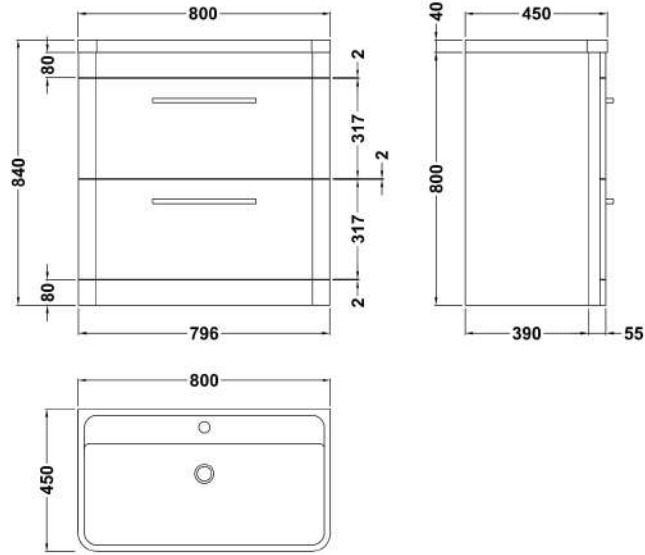

Sales Code: SOL103

Description: Solar 800 F/S 2-Drawer Unit & Basin

Packaging Details

Barcode: 5056211819288

Sales Code: CUR135

Description: 800 F/S 2-Drawer Unit 800 X 796 X 447

Product Dimensions

Height (mm):	800
Width (mm):	796
Depth (mm):	445
Nett Weight (kg):	36

Packaging Dimensions

Height (mm):	870
Width (mm):	870
Depth (mm):	510
Gross Weight (kg):	38

Packaging Data

Box Colour:	Brown Cardboard Box
Box Qty:	1
Label Size:	150 x 100
Label Colour:	White Label
Label Qty:	2

Outer Box Dimensions (If Applicable)

Height (mm):	
Width (mm):	
Depth (mm):	
Gross Weight (kg):	
Barcode:	5056211817871

Product Details

Country of Origin:	Ireland
Fitting Instruction:	No
CE & UKCA:	
FSC Certified Materials:	Yes
Colour:	Pure White
Construction Method:	Cam & Wood Dowel
Construction Type:	Rigid
Cabinet Finish:	Mdf Vinyl Smooth Matt
Fascia Finish:	Mdf Vinyl Smooth Matt
Cabinet Thickness (mm):	18
Fascia Thickness (mm):	18
Drawer Included:	Yes
Drawer Type:	80mm High Metal S/C Inc Galler
No of Shelves:	0
Hinge Type:	Not Applicable
Hinge Included:	Not Applicable
Adjustable Legs:	No, Not Required
Fixings Included:	No
Handle Style:	Modern
Waste Shroud:	Yes
Handle Included:	Yes
Handle Type:	D-Shape

Sales Code: PMB005

Description: 800X450mm Poly Marble Basin

Product Dimensions

Height (mm):	450
Width (mm):	800
Depth (mm):	157
Nett Weight (kg):	18.12

Packaging Dimensions

Height (mm):	167
Width (mm):	840
Depth (mm):	470
Gross Weight (kg):	18.12