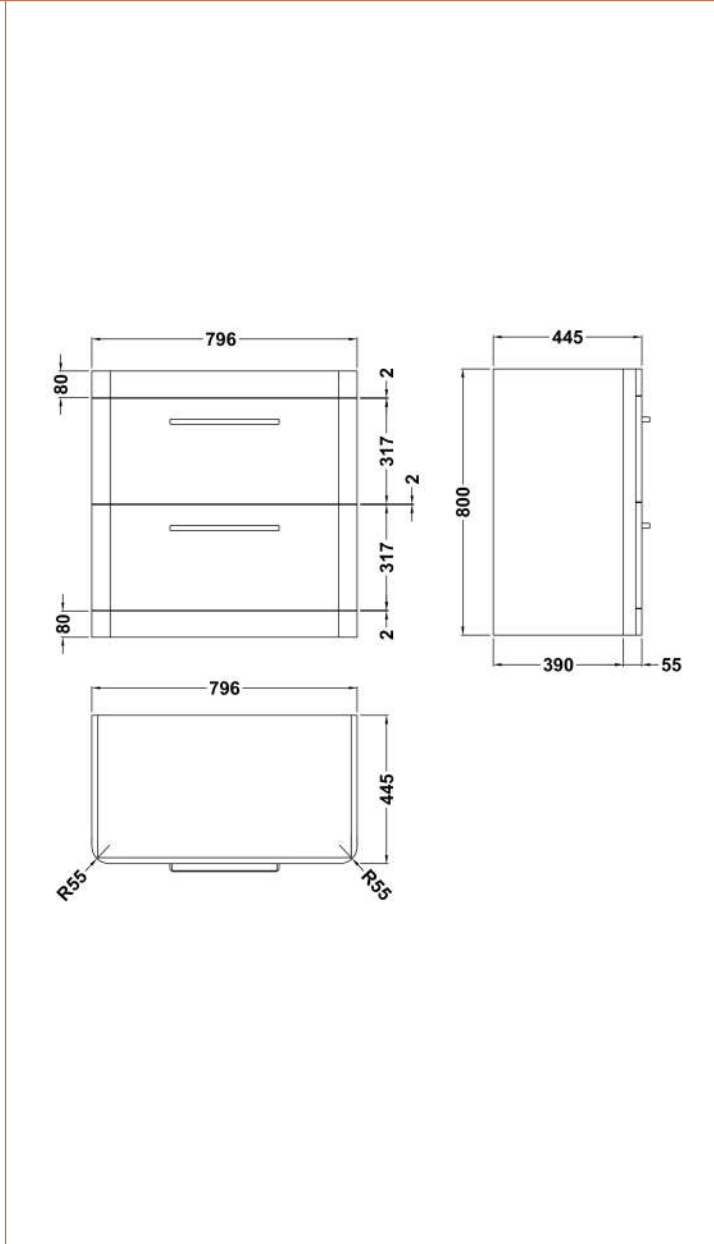

Sales Code: SOL103

Description: Solar 800 F/S 2-Drawer Unit & Basin

Packaging Details

Barcode: 5056211819288

Sales Code: CUR135

Description: 800 F/S 2-Drawer Unit 800 X 796 X 447

Product Dimensions

Height (mm):	800
Width (mm):	796
Depth (mm):	445
Nett Weight (kg):	36

Packaging Dimensions

Height (mm):	870
Width (mm):	870
Depth (mm):	510
Gross Weight (kg):	38

Packaging Data

Box Colour:	Brown Cardboard Box
Box Qty:	1
Label Size:	150 x 100
Label Colour:	White Label
Label Qty:	2

Outer Box Dimensions (If Applicable)

Height (mm):	
Width (mm):	
Depth (mm):	
Gross Weight (kg):	
Barcode:	5056211817871

Product Details

Country of Origin:	Ireland
Fitting Instruction:	No
CE & UKCA:	
FSC Certified Materials:	Yes
Colour:	Pure White
Construction Method:	Cam & Wood Dowel
Construction Type:	Rigid
Cabinet Finish:	Mdf Vinyl Smooth Matt
Fascia Finish:	Mdf Vinyl Smooth Matt
Cabinet Thickness (mm):	18
Fascia Thickness (mm):	18
Drawer Included:	Yes
Drawer Type:	80mm High Metal S/C Inc Galler
No of Shelves:	0
Hinge Type:	Not Applicable
Hinge Included:	Not Applicable
Adjustable Legs:	No, Not Required
Fixings Included:	No
Handle Style:	Modern
Waste Shroud:	Yes
Handle Included:	Yes
Handle Type:	D-Shape

Sales Code: PMB005

Description: 800X450mm Poly Marble Basin

Product Dimensions

Height (mm):	450
Width (mm):	800
Depth (mm):	157
Nett Weight (kg):	18.12

Packaging Dimensions

Height (mm):	167
Width (mm):	840
Depth (mm):	470
Gross Weight (kg):	18.12