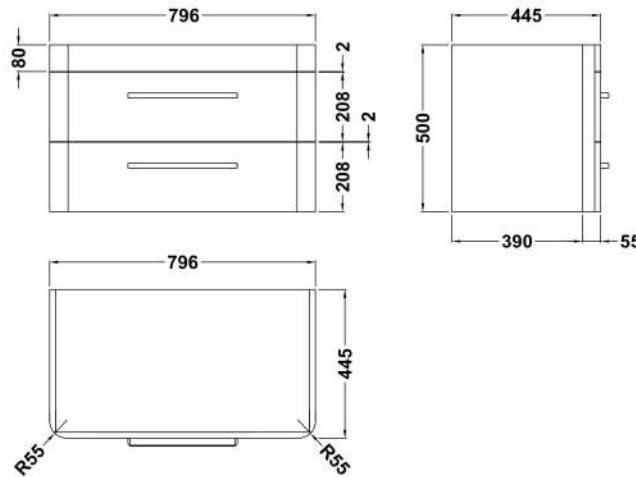

Sales Code: SOL104

Description: Solar 800 W/H 2-Drawer Unit & Basin

Packaging Details

Barcode: 5056211819318

Sales Code: CUR195

Description: 800 W/H 2-Drawer Unit 500 X 796 X 447

Product Dimensions

Height (mm):	500
Width (mm):	796
Depth (mm):	445
Nett Weight (kg):	26

Packaging Dimensions

Height (mm):	570
Width (mm):	870
Depth (mm):	510
Gross Weight (kg):	28

Packaging Data

Box Colour:	Brown Cardboard Box
Box Qty:	1
Label Size:	150 x 100
Label Colour:	White Label
Label Qty:	2

Outer Box Dimensions (If Applicable)

Height (mm):	
Width (mm):	
Depth (mm):	
Gross Weight (kg):	
Barcode:	5056211817901

Product Details

Country of Origin:	Ireland
Fitting Instruction:	No
CE & UKCA:	
FSC Certified Materials:	Yes
Colour:	Pure White
Construction Method:	Cam & Wood Dowel
Construction Type:	Rigid
Cabinet Finish:	Mdf Vinyl Smooth Matt
Fascia Finish:	Mdf Vinyl Smooth Matt
Cabinet Thickness (mm):	18
Fascia Thickness (mm):	18
Drawer Included:	Yes
Drawer Type:	80mm High Metal S/C Inc Galler
No of Shelves:	0
Hinge Type:	Not Applicable
Hinge Included:	Not Applicable
Adjustable Legs:	Not Applicable
Fixings Included:	Yes
Handle Style:	Modern
Waste Shroud:	Yes
Handle Included:	Yes
Handle Type:	D-Shape

Sales Code: PMB005

Description: 800X450mm Poly Marble Basin

Product Dimensions

Height (mm):	450
Width (mm):	800
Depth (mm):	157
Nett Weight (kg):	18.12

Packaging Dimensions

Height (mm):	167
Width (mm):	840
Depth (mm):	470
Gross Weight (kg):	18.12