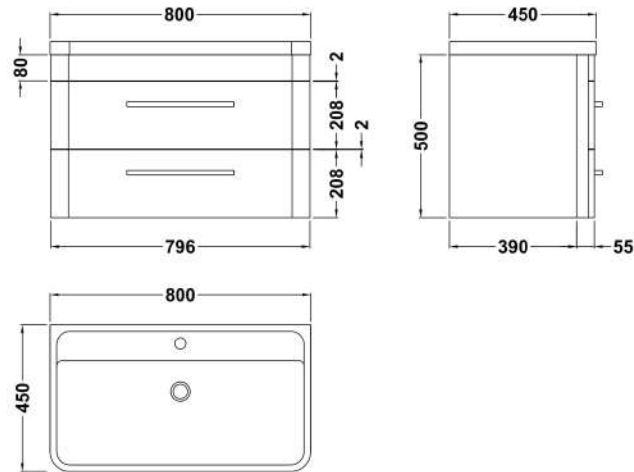

Sales Code: SOL104

Description: Solar 800 W/H 2-Drawer Unit & Basin

Packaging Details

Barcode: 5056211819318

Sales Code: CUR195

Description: 800 W/H 2-Drawer Unit 500 X 796 X 447

Product Dimensions

Height (mm):	500
Width (mm):	796
Depth (mm):	445
Nett Weight (kg):	26

Packaging Dimensions

Height (mm):	570
Width (mm):	870
Depth (mm):	510
Gross Weight (kg):	28

Packaging Data

Box Colour:	Brown Cardboard Box
Box Qty:	1
Label Size:	150 x 100
Label Colour:	White Label
Label Qty:	2

Outer Box Dimensions (If Applicable)

Height (mm):	
Width (mm):	
Depth (mm):	
Gross Weight (kg):	
Barcode:	5056211817901

Product Details

Country of Origin:	Ireland
Fitting Instruction:	No
CE & UKCA:	
FSC Certified Materials:	Yes
Colour:	Pure White
Construction Method:	Cam & Wood Dowel
Construction Type:	Rigid
Cabinet Finish:	Mdf Vinyl Smooth Matt
Fascia Finish:	Mdf Vinyl Smooth Matt
Cabinet Thickness (mm):	18
Fascia Thickness (mm):	18
Drawer Included:	Yes
Drawer Type:	80mm High Metal S/C Inc Galler
No of Shelves:	0
Hinge Type:	Not Applicable
Hinge Included:	Not Applicable
Adjustable Legs:	Not Applicable
Fixings Included:	Yes
Handle Style:	Modern
Waste Shroud:	Yes
Handle Included:	Yes
Handle Type:	D-Shape

Sales Code: PMB005

Description: 800X450mm Poly Marble Basin

Product Dimensions

Height (mm):	450
Width (mm):	800
Depth (mm):	157
Nett Weight (kg):	18.12

Packaging Dimensions

Height (mm):	167
Width (mm):	840
Depth (mm):	470
Gross Weight (kg):	18.12