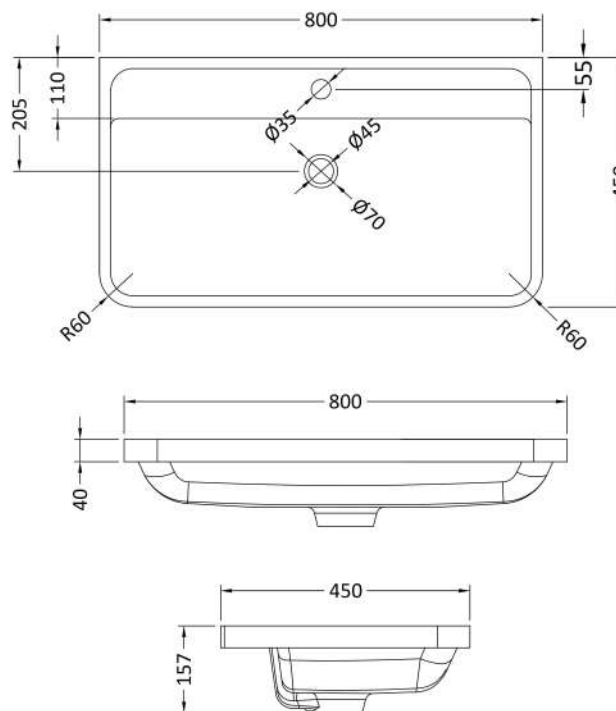

Packaging Dimensions

Height (mm):	570
Width (mm):	870
Depth (mm):	510
Gross Weight (kg):	28

Packaging Data

Box Colour:	Brown Cardboard Box
Box Qty:	1
Label Size:	150 x 100
Label Colour:	White Label
Label Qty:	2

Outer Box Dimensions (If Applicable)

Height (mm):	
Width (mm):	
Depth (mm):	
Gross Weight (kg):	
Barcode:	5056211817901

Product Details

Country of Origin:	Ireland
Fitting Instruction:	No
CE & UKCA:	
FSC Certified Materials:	Yes
Colour:	Pure White
Construction Method:	Cam & Wood Dowel
Construction Type:	Rigid
Cabinet Finish:	Mdf Vinyl Smooth Matt
Fascia Finish:	Mdf Vinyl Smooth Matt
Cabinet Thickness (mm):	18
Fascia Thickness (mm):	18
Drawer Included:	Yes
Drawer Type:	80mm High Metal S/C Inc Galler
No of Shelves:	0
Hinge Type:	Not Applicable
Hinge Included:	Not Applicable
Adjustable Legs:	Not Applicable
Fixings Included:	Yes
Handle Style:	Modern
Waste Shroud:	Yes
Handle Included:	Yes
Handle Type:	D-Shape

Sales Code: PMB005

Description: 800X450mm Poly Marble Basin

Product Dimensions

Height (mm):	450
Width (mm):	800
Depth (mm):	157
Nett Weight (kg):	18.12

Packaging Dimensions

Height (mm):	167
Width (mm):	840
Depth (mm):	470
Gross Weight (kg):	18.12

Packaging Data

Box Colour:	Brown Cardboard Box - Printed
Box Qty:	1
Label Size:	100 x 50
Label Colour:	White Label
Label Qty:	2

Outer Box Dimensions (If Applicable)

Height (mm):	
Width (mm):	
Depth (mm):	
Gross Weight (kg):	
Barcode:	5055369021765