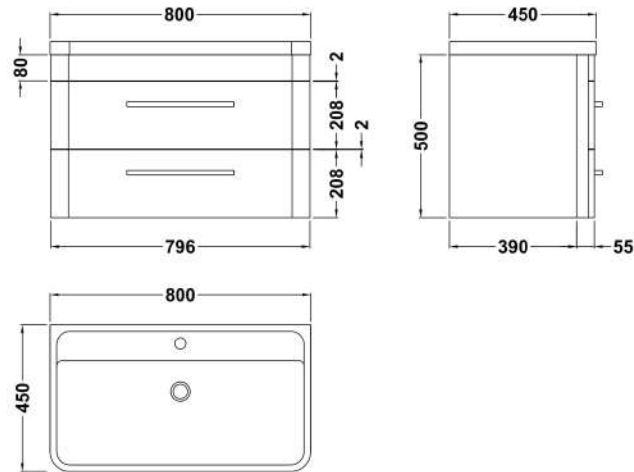

Sales Code: SOL204

Description: Solar 800 W/H 2-Drawer Unit & Basin

Packaging Details

Barcode: 5056211819325

Sales Code: CUR295

Description: 800 W/H 2-Drawer Unit 500 X 796 X 447

Product Dimensions

Height (mm):	500
Width (mm):	796
Depth (mm):	445
Nett Weight (kg):	26

Packaging Dimensions

Height (mm):	570
Width (mm):	870
Depth (mm):	510
Gross Weight (kg):	28

Packaging Data

Box Colour:	Brown Cardboard Box
Box Qty:	1
Label Size:	150 x 100
Label Colour:	White Label
Label Qty:	2

Outer Box Dimensions (If Applicable)

Height (mm):	
Width (mm):	
Depth (mm):	
Gross Weight (kg):	
Barcode:	5056211817918

Product Details

Country of Origin:	Ireland
Fitting Instruction:	No
CE & UKCA:	
FSC Certified Materials:	Yes
Colour:	Cool Grey
Construction Method:	Cam & Wood Dowel
Construction Type:	Rigid
Cabinet Finish:	Mdf Vinyl Smooth Matt
Fascia Finish:	Mdf Vinyl Smooth Matt
Cabinet Thickness (mm):	18
Fascia Thickness (mm):	18
Drawer Included:	Yes
Drawer Type:	80mm High Metal S/C Inc Galler
No of Shelves:	0
Hinge Type:	Not Applicable
Hinge Included:	Not Applicable
Adjustable Legs:	Not Applicable
Fixings Included:	Yes
Handle Style:	Modern
Waste Shroud:	Yes
Handle Included:	Yes
Handle Type:	D-Shape

Sales Code: PMB005

Description: 800X450mm Poly Marble Basin

Product Dimensions

Height (mm):	450
Width (mm):	800
Depth (mm):	157
Nett Weight (kg):	18.12

Packaging Dimensions

Height (mm):	167
Width (mm):	840
Depth (mm):	470
Gross Weight (kg):	18.12