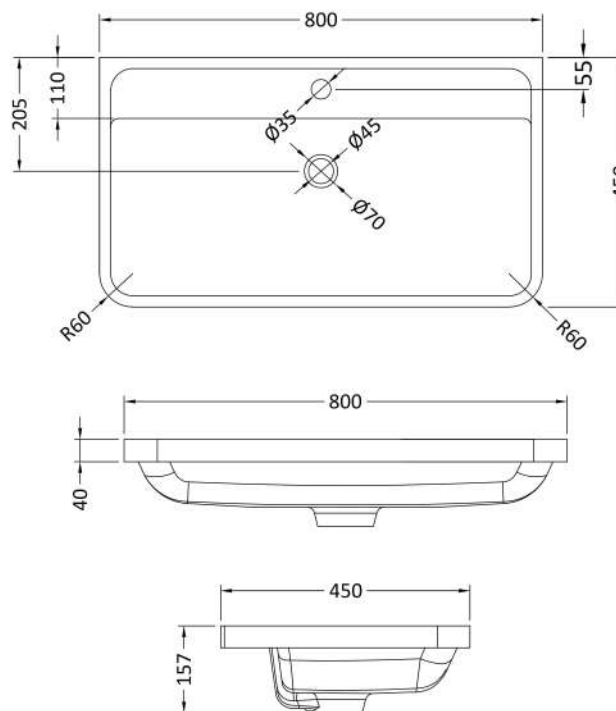

Packaging Dimensions

Height (mm):	570
Width (mm):	870
Depth (mm):	510
Gross Weight (kg):	28

Packaging Data

Box Colour:	Brown Cardboard Box
Box Qty:	1
Label Size:	150 x 100
Label Colour:	White Label
Label Qty:	2

Outer Box Dimensions (If Applicable)

Height (mm):	
Width (mm):	
Depth (mm):	
Gross Weight (kg):	
Barcode:	5056211817918

Product Details

Country of Origin:	Ireland
Fitting Instruction:	No
CE & UKCA:	
FSC Certified Materials:	Yes
Colour:	Cool Grey
Construction Method:	Cam & Wood Dowel
Construction Type:	Rigid
Cabinet Finish:	Mdf Vinyl Smooth Matt
Fascia Finish:	Mdf Vinyl Smooth Matt
Cabinet Thickness (mm):	18
Fascia Thickness (mm):	18
Drawer Included:	Yes
Drawer Type:	80mm High Metal S/C Inc Galler
No of Shelves:	0
Hinge Type:	Not Applicable
Hinge Included:	Not Applicable
Adjustable Legs:	Not Applicable
Fixings Included:	Yes
Handle Style:	Modern
Waste Shroud:	Yes
Handle Included:	Yes
Handle Type:	D-Shape

Sales Code: PMB005

Description: 800X450mm Poly Marble Basin

Product Dimensions

Height (mm):	450
Width (mm):	800
Depth (mm):	157
Nett Weight (kg):	18.12

Packaging Dimensions

Height (mm):	167
Width (mm):	840
Depth (mm):	470
Gross Weight (kg):	18.12

Packaging Data

Box Colour:	Brown Cardboard Box - Printed
Box Qty:	1
Label Size:	100 x 50
Label Colour:	White Label
Label Qty:	2

Outer Box Dimensions (If Applicable)

Height (mm):	
Width (mm):	
Depth (mm):	
Gross Weight (kg):	
Barcode:	5055369021765