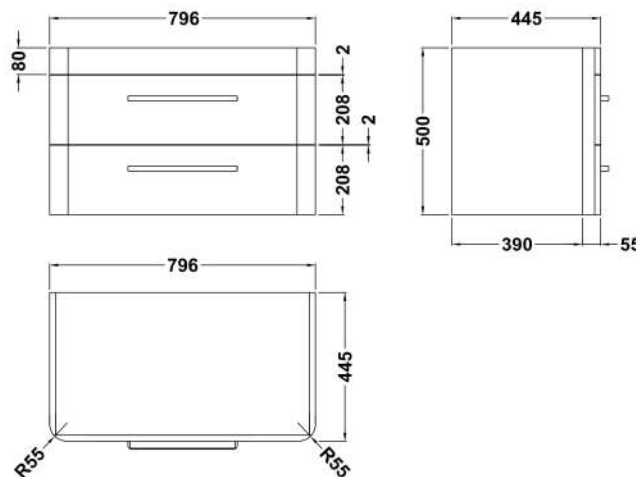

Sales Code: SOL204

Description: Solar 800 W/H 2-Drawer Unit & Basin

Packaging Details

Barcode: 5056211819325

Sales Code: CUR295

Description: 800 W/H 2-Drawer Unit 500 X 796 X 447

Product Dimensions

Height (mm):	500
Width (mm):	796
Depth (mm):	445
Nett Weight (kg):	26

Packaging Dimensions

Height (mm):	570
Width (mm):	870
Depth (mm):	510
Gross Weight (kg):	28

Packaging Data

Box Colour:	Brown Cardboard Box
Box Qty:	1
Label Size:	150 x 100
Label Colour:	White Label
Label Qty:	2

Outer Box Dimensions (If Applicable)

Height (mm):	
Width (mm):	
Depth (mm):	
Gross Weight (kg):	
Barcode:	5056211817918

Product Details

Country of Origin:	Ireland
Fitting Instruction:	No
CE & UKCA:	
FSC Certified Materials:	Yes
Colour:	Cool Grey
Construction Method:	Cam & Wood Dowel
Construction Type:	Rigid
Cabinet Finish:	Mdf Vinyl Smooth Matt
Fascia Finish:	Mdf Vinyl Smooth Matt
Cabinet Thickness (mm):	18
Fascia Thickness (mm):	18
Drawer Included:	Yes
Drawer Type:	80mm High Metal S/C Inc Galler
No of Shelves:	0
Hinge Type:	Not Applicable
Hinge Included:	Not Applicable
Adjustable Legs:	Not Applicable
Fixings Included:	Yes
Handle Style:	Modern
Waste Shroud:	Yes
Handle Included:	Yes
Handle Type:	D-Shape

Sales Code: PMB005

Description: 800X450mm Poly Marble Basin

Product Dimensions

Height (mm):	450
Width (mm):	800
Depth (mm):	157
Nett Weight (kg):	18.12

Packaging Dimensions

Height (mm):	167
Width (mm):	840
Depth (mm):	470
Gross Weight (kg):	18.12