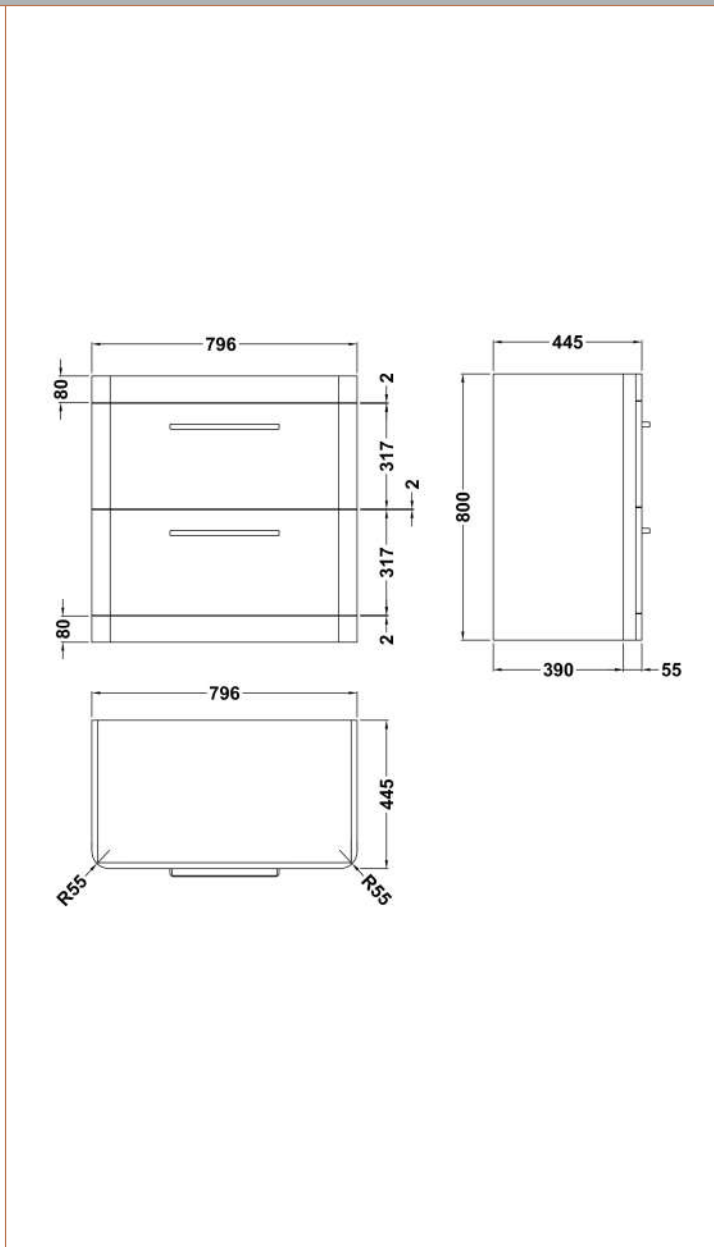

Sales Code: SOL303

Description: Solar 800 F/S 2-Drawer Unit & Basin

Packaging Details

Barcode: 5056211819301

Sales Code: CUR335

Description: 800 F/S 2-Drawer Unit 800 X 796 X 447

Product Dimensions

Height (mm):	800
Width (mm):	796
Depth (mm):	445
Nett Weight (kg):	36

Packaging Dimensions

Height (mm):	870
Width (mm):	870
Depth (mm):	510
Gross Weight (kg):	38

Packaging Data

Box Colour:	Brown Cardboard Box
Box Qty:	1
Label Size:	150 x 100
Label Colour:	White Label
Label Qty:	2

Outer Box Dimensions (If Applicable)

Height (mm):	
Width (mm):	
Depth (mm):	
Gross Weight (kg):	
Barcode:	5056211817895

Product Details

Country of Origin:	Ireland
Fitting Instruction:	No
CE & UKCA:	
FSC Certified Materials:	Yes
Colour:	Indigo Blue
Construction Method:	Cam & Wood Dowel
Construction Type:	Rigid
Cabinet Finish:	Mdf Vinyl Smooth Matt
Fascia Finish:	Mdf Vinyl Smooth Matt
Cabinet Thickness (mm):	18
Fascia Thickness (mm):	18
Drawer Included:	Yes
Drawer Type:	80mm High Metal S/C Inc Galler
No of Shelves:	0
Hinge Type:	Not Applicable
Hinge Included:	Not Applicable
Adjustable Legs:	No, Not Required
Fixings Included:	No
Handle Style:	Modern
Waste Shroud:	Yes
Handle Included:	Yes
Handle Type:	D-Shape

Sales Code: PMB005

Description: 800X450mm Poly Marble Basin

Product Dimensions

Height (mm):	450
Width (mm):	800
Depth (mm):	157
Nett Weight (kg):	18.12

Packaging Dimensions

Height (mm):	167
Width (mm):	840
Depth (mm):	470
Gross Weight (kg):	18.12