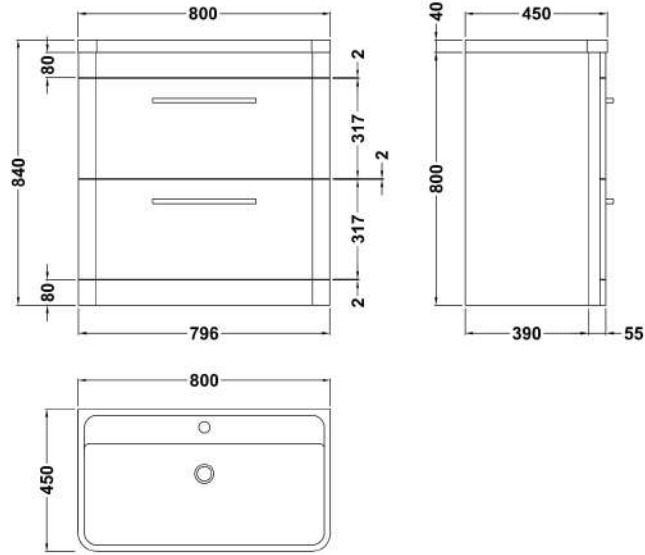

Sales Code: SOL303

Description: Solar 800 F/S 2-Drawer Unit & Basin

Packaging Details

Barcode: 5056211819301

Sales Code: CUR335

Description: 800 F/S 2-Drawer Unit 800 X 796 X 447

Product Dimensions

Height (mm):	800
Width (mm):	796
Depth (mm):	445
Nett Weight (kg):	36

Packaging Dimensions

Height (mm):	870
Width (mm):	870
Depth (mm):	510
Gross Weight (kg):	38

Packaging Data

Box Colour:	Brown Cardboard Box
Box Qty:	1
Label Size:	150 x 100
Label Colour:	White Label
Label Qty:	2

Outer Box Dimensions (If Applicable)

Height (mm):	
Width (mm):	
Depth (mm):	
Gross Weight (kg):	
Barcode:	5056211817895

Product Details

Country of Origin:	Ireland
Fitting Instruction:	No
CE & UKCA:	
FSC Certified Materials:	Yes
Colour:	Indigo Blue
Construction Method:	Cam & Wood Dowel
Construction Type:	Rigid
Cabinet Finish:	Mdf Vinyl Smooth Matt
Fascia Finish:	Mdf Vinyl Smooth Matt
Cabinet Thickness (mm):	18
Fascia Thickness (mm):	18
Drawer Included:	Yes
Drawer Type:	80mm High Metal S/C Inc Galler
No of Shelves:	0
Hinge Type:	Not Applicable
Hinge Included:	Not Applicable
Adjustable Legs:	No, Not Required
Fixings Included:	No
Handle Style:	Modern
Waste Shroud:	Yes
Handle Included:	Yes
Handle Type:	D-Shape

Sales Code: PMB005

Description: 800X450mm Poly Marble Basin

Product Dimensions

Height (mm):	450
Width (mm):	800
Depth (mm):	157
Nett Weight (kg):	18.12

Packaging Dimensions

Height (mm):	167
Width (mm):	840
Depth (mm):	470
Gross Weight (kg):	18.12