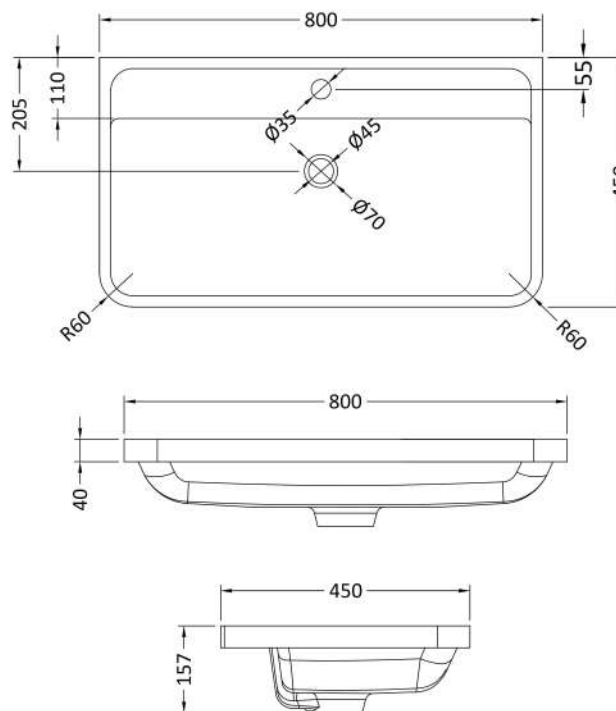

Packaging Dimensions

Height (mm):	870
Width (mm):	870
Depth (mm):	510
Gross Weight (kg):	38

Packaging Data

Box Colour:	Brown Cardboard Box
Box Qty:	1
Label Size:	150 x 100
Label Colour:	White Label
Label Qty:	2

Outer Box Dimensions (If Applicable)

Height (mm):	
Width (mm):	
Depth (mm):	
Gross Weight (kg):	
Barcode:	5056211817895

Product Details

Country of Origin:	Ireland
Fitting Instruction:	No
CE & UKCA:	
FSC Certified Materials:	Yes
Colour:	Indigo Blue
Construction Method:	Cam & Wood Dowel
Construction Type:	Rigid
Cabinet Finish:	Mdf Vinyl Smooth Matt
Fascia Finish:	Mdf Vinyl Smooth Matt
Cabinet Thickness (mm):	18
Fascia Thickness (mm):	18
Drawer Included:	Yes
Drawer Type:	80mm High Metal S/C Inc Galler
No of Shelves:	0
Hinge Type:	Not Applicable
Hinge Included:	Not Applicable
Adjustable Legs:	No, Not Required
Fixings Included:	No
Handle Style:	Modern
Waste Shroud:	Yes
Handle Included:	Yes
Handle Type:	D-Shape

Sales Code: PMB005

Description: 800X450mm Poly Marble Basin

Product Dimensions

Height (mm):	450
Width (mm):	800
Depth (mm):	157
Nett Weight (kg):	18.12

Packaging Dimensions

Height (mm):	167
Width (mm):	840
Depth (mm):	470
Gross Weight (kg):	18.12

Packaging Data

Box Colour:	Brown Cardboard Box - Printed
Box Qty:	1
Label Size:	100 x 50
Label Colour:	White Label
Label Qty:	2

Outer Box Dimensions (If Applicable)

Height (mm):	
Width (mm):	
Depth (mm):	
Gross Weight (kg):	
Barcode:	5055369021765