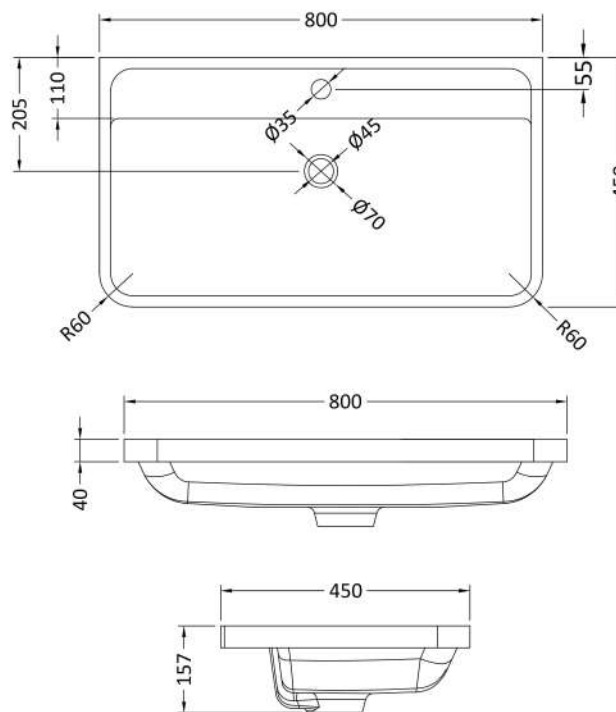

Packaging Dimensions

Height (mm):	570
Width (mm):	870
Depth (mm):	510
Gross Weight (kg):	28

Packaging Data

Box Colour:	Brown Cardboard Box
Box Qty:	1
Label Size:	150 x 100
Label Colour:	White Label
Label Qty:	2

Outer Box Dimensions (If Applicable)

Height (mm):	
Width (mm):	
Depth (mm):	
Gross Weight (kg):	
Barcode:	5056211817925

Product Details

Country of Origin:	Ireland
Fitting Instruction:	No
CE & UKCA:	
FSC Certified Materials:	Yes
Colour:	Indigo Blue
Construction Method:	Cam & Wood Dowel
Construction Type:	Rigid
Cabinet Finish:	Mdf Vinyl Smooth Matt
Fascia Finish:	Mdf Vinyl Smooth Matt
Cabinet Thickness (mm):	18
Fascia Thickness (mm):	18
Drawer Included:	Yes
Drawer Type:	80mm High Metal S/C Inc Galler
No of Shelves:	0
Hinge Type:	Not Applicable
Hinge Included:	Not Applicable
Adjustable Legs:	Not Applicable
Fixings Included:	Yes
Handle Style:	Modern
Waste Shroud:	Yes
Handle Included:	Yes
Handle Type:	D-Shape

Sales Code: PMB005

Description: 800X450mm Poly Marble Basin

Product Dimensions

Height (mm):	450
Width (mm):	800
Depth (mm):	157
Nett Weight (kg):	18.12

Packaging Dimensions

Height (mm):	167
Width (mm):	840
Depth (mm):	470
Gross Weight (kg):	18.12

Packaging Data

Box Colour:	Brown Cardboard Box - Printed
Box Qty:	1
Label Size:	100 x 50
Label Colour:	White Label
Label Qty:	2

Outer Box Dimensions (If Applicable)

Height (mm):	
Width (mm):	
Depth (mm):	
Gross Weight (kg):	
Barcode:	5055369021765