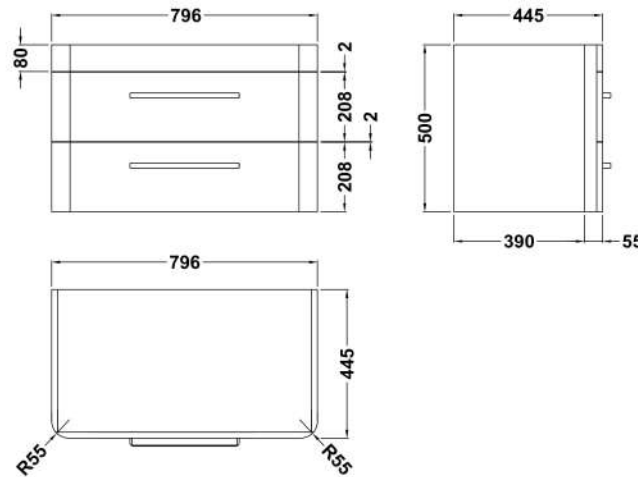

Sales Code: SOL304

Description: Solar 800 W/H 2-Drawer Unit & Basin

Packaging Details

Barcode: 5056211819332

Sales Code: CUR395

Description: 800 W/H 2-Drawer Unit 500 X 796 X 447

Product Dimensions

Height (mm):	500
Width (mm):	796
Depth (mm):	445
Nett Weight (kg):	26

Packaging Dimensions

Height (mm):	570
Width (mm):	870
Depth (mm):	510
Gross Weight (kg):	28

Packaging Data

Box Colour:	Brown Cardboard Box
Box Qty:	1
Label Size:	150 x 100
Label Colour:	White Label
Label Qty:	2

Outer Box Dimensions (If Applicable)

Height (mm):	
Width (mm):	
Depth (mm):	
Gross Weight (kg):	
Barcode:	5056211817925

Product Details

Country of Origin:	Ireland
Fitting Instruction:	No
CE & UKCA:	
FSC Certified Materials:	Yes
Colour:	Indigo Blue
Construction Method:	Cam & Wood Dowel
Construction Type:	Rigid
Cabinet Finish:	Mdf Vinyl Smooth Matt
Fascia Finish:	Mdf Vinyl Smooth Matt
Cabinet Thickness (mm):	18
Fascia Thickness (mm):	18
Drawer Included:	Yes
Drawer Type:	80mm High Metal S/C Inc Galler
No of Shelves:	0
Hinge Type:	Not Applicable
Hinge Included:	Not Applicable
Adjustable Legs:	Not Applicable
Fixings Included:	Yes
Handle Style:	Modern
Waste Shroud:	Yes
Handle Included:	Yes
Handle Type:	D-Shape

Sales Code: PMB005

Description: 800X450mm Poly Marble Basin

Product Dimensions

Height (mm):	450
Width (mm):	800
Depth (mm):	157
Nett Weight (kg):	18.12

Packaging Dimensions

Height (mm):	167
Width (mm):	840
Depth (mm):	470
Gross Weight (kg):	18.12