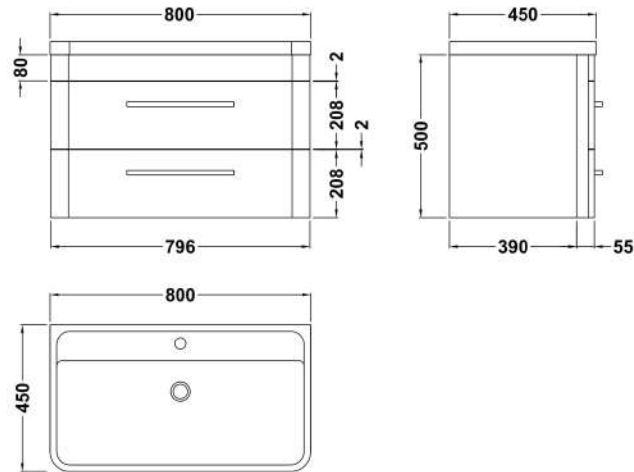

Sales Code: SOL304

Description: Solar 800 W/H 2-Drawer Unit & Basin

Packaging Details

Barcode: 5056211819332

Sales Code: CUR395

Description: 800 W/H 2-Drawer Unit 500 X 796 X 447

Product Dimensions

Height (mm):	500
Width (mm):	796
Depth (mm):	445
Nett Weight (kg):	26

Packaging Dimensions

Height (mm):	570
Width (mm):	870
Depth (mm):	510
Gross Weight (kg):	28

Packaging Data

Box Colour:	Brown Cardboard Box
Box Qty:	1
Label Size:	150 x 100
Label Colour:	White Label
Label Qty:	2

Outer Box Dimensions (If Applicable)

Height (mm):	
Width (mm):	
Depth (mm):	
Gross Weight (kg):	
Barcode:	5056211817925

Product Details

Country of Origin:	Ireland
Fitting Instruction:	No
CE & UKCA:	
FSC Certified Materials:	Yes
Colour:	Indigo Blue
Construction Method:	Cam & Wood Dowel
Construction Type:	Rigid
Cabinet Finish:	Mdf Vinyl Smooth Matt
Fascia Finish:	Mdf Vinyl Smooth Matt
Cabinet Thickness (mm):	18
Fascia Thickness (mm):	18
Drawer Included:	Yes
Drawer Type:	80mm High Metal S/C Inc Galler
No of Shelves:	0
Hinge Type:	Not Applicable
Hinge Included:	Not Applicable
Adjustable Legs:	Not Applicable
Fixings Included:	Yes
Handle Style:	Modern
Waste Shroud:	Yes
Handle Included:	Yes
Handle Type:	D-Shape

Sales Code: PMB005

Description: 800X450mm Poly Marble Basin

Product Dimensions

Height (mm):	450
Width (mm):	800
Depth (mm):	157
Nett Weight (kg):	18.12

Packaging Dimensions

Height (mm):	167
Width (mm):	840
Depth (mm):	470
Gross Weight (kg):	18.12