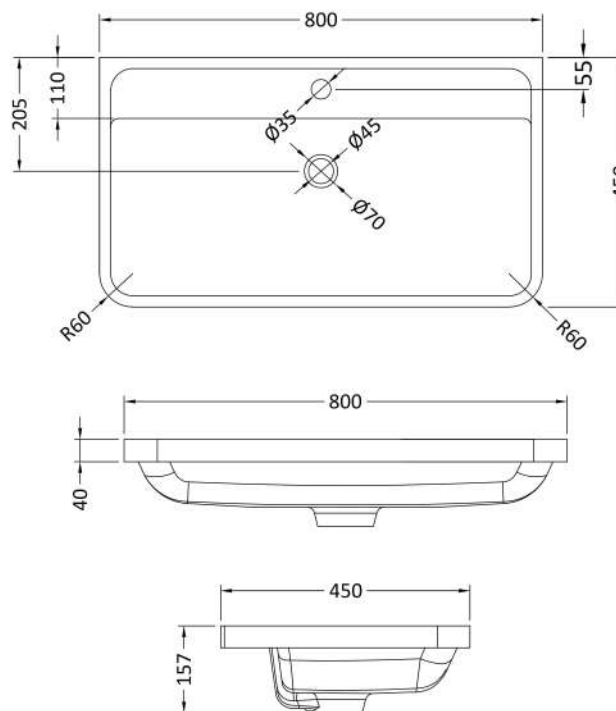

Packaging Dimensions

Height (mm):	870
Width (mm):	870
Depth (mm):	510
Gross Weight (kg):	38

Packaging Data

Box Colour:	Brown Cardboard Box
Box Qty:	1
Label Size:	150 x 100
Label Colour:	White Label
Label Qty:	2

Outer Box Dimensions (If Applicable)

Height (mm):	
Width (mm):	
Depth (mm):	
Gross Weight (kg):	
Barcode:	5056462659824

Product Details

Country of Origin:	Ireland
Fitting Instruction:	No
CE & UKCA:	
FSC Certified Materials:	Yes
Colour:	Matt Reed Green
Construction Method:	Cam & Wood Dowel
Construction Type:	Rigid
Cabinet Finish:	Mdf Vinyl Smooth Matt
Fascia Finish:	Mdf Vinyl Smooth Matt
Cabinet Thickness (mm):	18
Fascia Thickness (mm):	18
Drawer Included:	Yes
Drawer Type:	80mm High Metal S/C Inc Galler
No of Shelves:	0
Hinge Type:	Not Applicable
Hinge Included:	Not Applicable
Adjustable Legs:	No, Not Required
Fixings Included:	No
Handle Style:	Modern
Waste Shroud:	Yes
Handle Included:	Yes
Handle Type:	D-Shape

Sales Code: PMB005

Description: 800X450mm Poly Marble Basin

Product Dimensions

Height (mm):	450
Width (mm):	800
Depth (mm):	157
Nett Weight (kg):	18.12

Packaging Dimensions

Height (mm):	167
Width (mm):	840
Depth (mm):	470
Gross Weight (kg):	18.12

Packaging Data

Box Colour:	Brown Cardboard Box - Printed
Box Qty:	1
Label Size:	100 x 50
Label Colour:	White Label
Label Qty:	2

Outer Box Dimensions (If Applicable)

Height (mm):	
Width (mm):	
Depth (mm):	
Gross Weight (kg):	
Barcode:	5055369021765