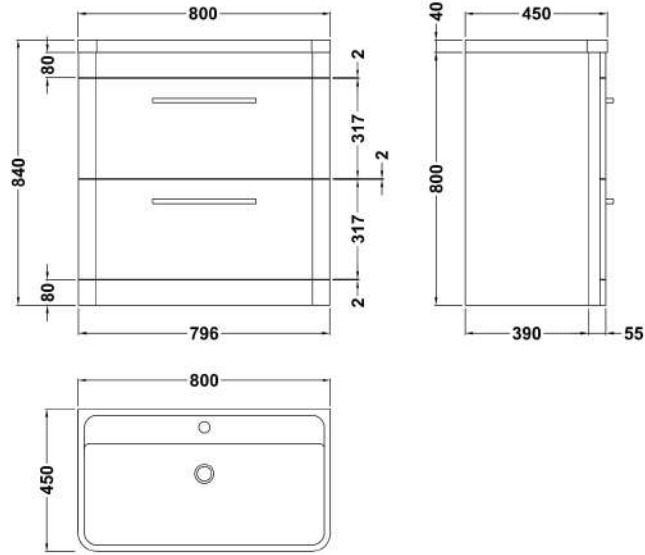

Sales Code: SOL803

Description: Solar 800 F/S 2-Drawer Unit & Polymarble

Packaging Details

Barcode: 5056462679563

Sales Code: CUR835

Description: 800 F/S 2-Drawer Unit 800 X 796 X 447

Product Dimensions

Height (mm):	800
Width (mm):	796
Depth (mm):	445
Nett Weight (kg):	36

Packaging Dimensions

Height (mm):	870
Width (mm):	870
Depth (mm):	510
Gross Weight (kg):	38

Packaging Data

Box Colour:	Brown Cardboard Box
Box Qty:	1
Label Size:	150 x 100
Label Colour:	White Label
Label Qty:	2

Outer Box Dimensions (If Applicable)

Height (mm):	
Width (mm):	
Depth (mm):	
Gross Weight (kg):	
Barcode:	5056462659824

Product Details

Country of Origin:	Ireland
Fitting Instruction:	No
CE & UKCA:	
FSC Certified Materials:	Yes
Colour:	Matt Reed Green
Construction Method:	Cam & Wood Dowel
Construction Type:	Rigid
Cabinet Finish:	Mdf Vinyl Smooth Matt
Fascia Finish:	Mdf Vinyl Smooth Matt
Cabinet Thickness (mm):	18
Fascia Thickness (mm):	18
Drawer Included:	Yes
Drawer Type:	80mm High Metal S/C Inc Galler
No of Shelves:	0
Hinge Type:	Not Applicable
Hinge Included:	Not Applicable
Adjustable Legs:	No, Not Required
Fixings Included:	No
Handle Style:	Modern
Waste Shroud:	Yes
Handle Included:	Yes
Handle Type:	D-Shape

Sales Code: PMB005

Description: 800X450mm Poly Marble Basin

Product Dimensions

Height (mm):	450
Width (mm):	800
Depth (mm):	157
Nett Weight (kg):	18.12

Packaging Dimensions

Height (mm):	167
Width (mm):	840
Depth (mm):	470
Gross Weight (kg):	18.12