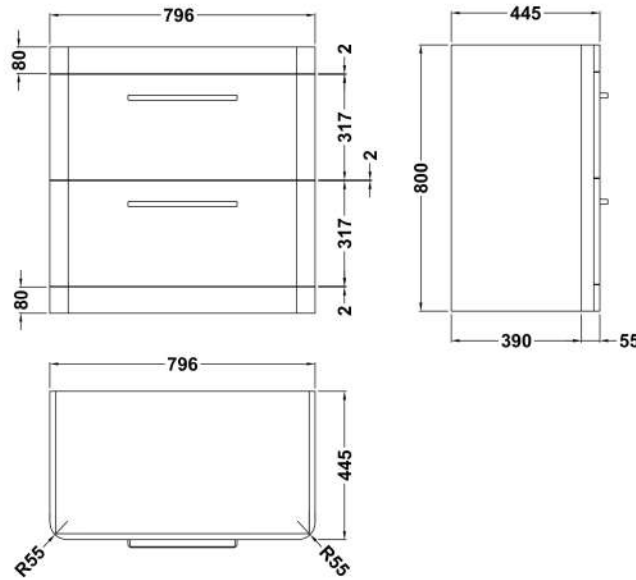

Sales Code: SOL803

Description: Solar 800 F/S 2-Drawer Unit & Polymarble

Packaging Details

Barcode: 5056462679563

Sales Code: CUR835

Description: 800 F/S 2-Drawer Unit 800 X 796 X 447

Product Dimensions

Height (mm):	800
Width (mm):	796
Depth (mm):	445
Nett Weight (kg):	36

Packaging Dimensions

Height (mm):	870
Width (mm):	870
Depth (mm):	510
Gross Weight (kg):	38

Packaging Data

Box Colour:	Brown Cardboard Box
Box Qty:	1
Label Size:	150 x 100
Label Colour:	White Label
Label Qty:	2

Outer Box Dimensions (If Applicable)

Height (mm):	
Width (mm):	
Depth (mm):	
Gross Weight (kg):	
Barcode:	5056462659824

Product Details

Country of Origin:	Ireland
Fitting Instruction:	No
CE & UKCA:	
FSC Certified Materials:	Yes
Colour:	Matt Reed Green
Construction Method:	Cam & Wood Dowel
Construction Type:	Rigid
Cabinet Finish:	Mdf Vinyl Smooth Matt
Fascia Finish:	Mdf Vinyl Smooth Matt
Cabinet Thickness (mm):	18
Fascia Thickness (mm):	18
Drawer Included:	Yes
Drawer Type:	80mm High Metal S/C Inc Galler
No of Shelves:	0
Hinge Type:	Not Applicable
Hinge Included:	Not Applicable
Adjustable Legs:	No, Not Required
Fixings Included:	No
Handle Style:	Modern
Waste Shroud:	Yes
Handle Included:	Yes
Handle Type:	D-Shape

Sales Code: PMB005

Description: 800X450mm Poly Marble Basin

Product Dimensions

Height (mm):	450
Width (mm):	800
Depth (mm):	157
Nett Weight (kg):	18.12

Packaging Dimensions

Height (mm):	167
Width (mm):	840
Depth (mm):	470
Gross Weight (kg):	18.12