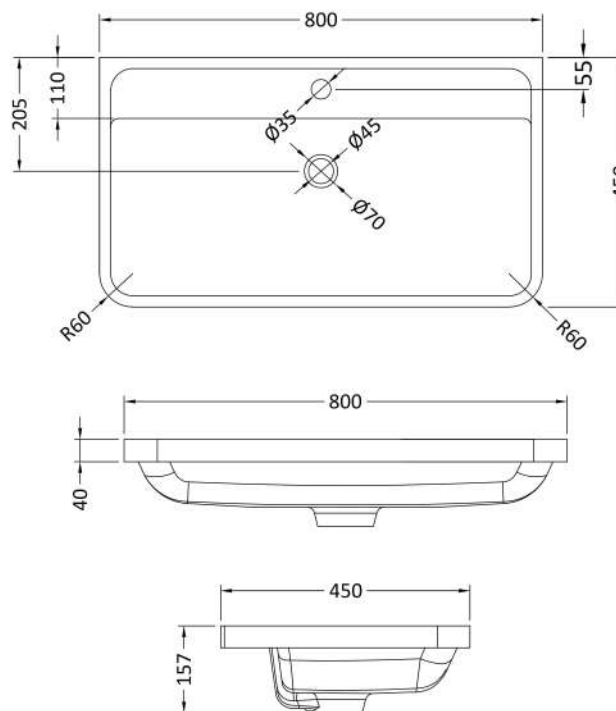

Packaging Dimensions

Height (mm):	570
Width (mm):	870
Depth (mm):	510
Gross Weight (kg):	28

Packaging Data

Box Colour:	Brown Cardboard Box
Box Qty:	1
Label Size:	150 x 100
Label Colour:	White Label
Label Qty:	2

Outer Box Dimensions (If Applicable)

Height (mm):	
Width (mm):	
Depth (mm):	
Gross Weight (kg):	
Barcode:	5056462659848

Product Details

Country of Origin:	Ireland
Fitting Instruction:	No
CE & UKCA:	
FSC Certified Materials:	Yes
Colour:	Matt Reed Green
Construction Method:	Cam & Wood Dowel
Construction Type:	Rigid
Cabinet Finish:	Mdf Vinyl Smooth Matt
Fascia Finish:	Mdf Vinyl Smooth Matt
Cabinet Thickness (mm):	18
Fascia Thickness (mm):	18
Drawer Included:	Yes
Drawer Type:	80mm High Metal S/C Inc Galler
No of Shelves:	0
Hinge Type:	Not Applicable
Hinge Included:	Not Applicable
Adjustable Legs:	Not Applicable
Fixings Included:	Yes
Handle Style:	Modern
Waste Shroud:	Yes
Handle Included:	Yes
Handle Type:	D-Shape

Sales Code: PMB005

Description: 800X450mm Poly Marble Basin

Product Dimensions

Height (mm):	450
Width (mm):	800
Depth (mm):	157
Nett Weight (kg):	18.12

Packaging Dimensions

Height (mm):	167
Width (mm):	840
Depth (mm):	470
Gross Weight (kg):	18.12

Packaging Data

Box Colour:	Brown Cardboard Box - Printed
Box Qty:	1
Label Size:	100 x 50
Label Colour:	White Label
Label Qty:	2

Outer Box Dimensions (If Applicable)

Height (mm):	
Width (mm):	
Depth (mm):	
Gross Weight (kg):	
Barcode:	5055369021765