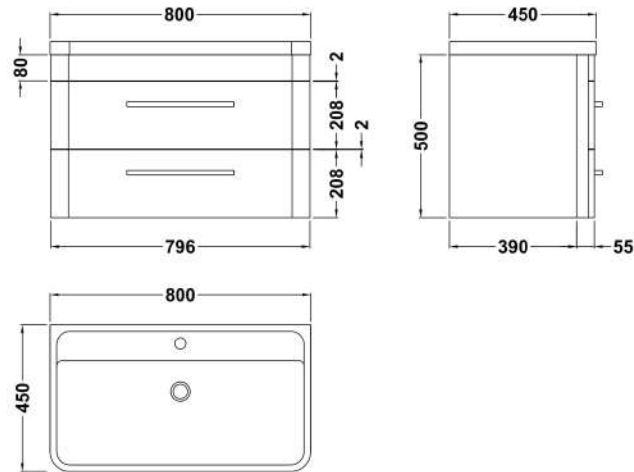

Sales Code: SOL804

Description: Solar 800 W/H 2-Drawer Unit & Polymarble

Packaging Details

Barcode: 5056462679587

Sales Code: CUR895

Description: 800 W/H 2-Drawer Unit 500 X 796 X 447

Product Dimensions

Height (mm):	500
Width (mm):	796
Depth (mm):	445
Nett Weight (kg):	26

Packaging Dimensions

Height (mm):	570
Width (mm):	870
Depth (mm):	510
Gross Weight (kg):	28

Packaging Data

Box Colour:	Brown Cardboard Box
Box Qty:	1
Label Size:	150 x 100
Label Colour:	White Label
Label Qty:	2

Sales Code: PMB005

Description: 800X450mm Poly Marble Basin

Product Dimensions

Height (mm):	450
Width (mm):	800
Depth (mm):	157
Nett Weight (kg):	18.12

Packaging Dimensions

Height (mm):	167
Width (mm):	840
Depth (mm):	470
Gross Weight (kg):	18.12

Packaging Data

Box Colour:	Brown Cardboard Box - Printed
Box Qty:	1
Label Size:	100 x 50
Label Colour:	White Label
Label Qty:	2

Outer Box Dimensions (If Applicable)

Height (mm):	
Width (mm):	
Depth (mm):	
Gross Weight (kg):	
Barcode:	5055369021765