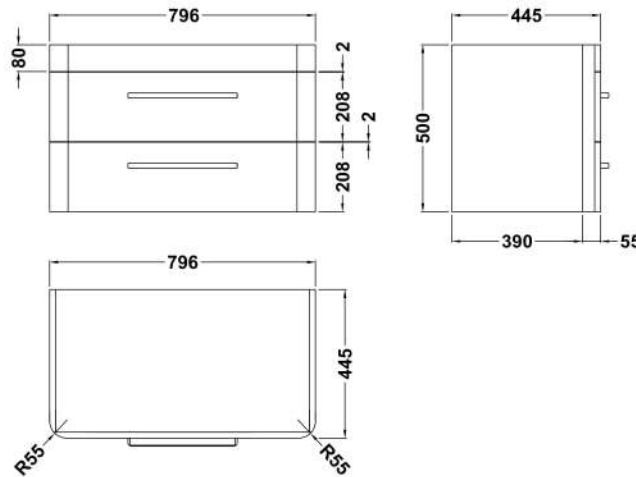

Sales Code: SOL804

Description: Solar 800 W/H 2-Drawer Unit & Polymarble

Packaging Details

Barcode: 5056462679587

Sales Code: CUR895

Description: 800 W/H 2-Drawer Unit 500 X 796 X 447

Product Dimensions

Height (mm):	500
Width (mm):	796
Depth (mm):	445
Nett Weight (kg):	26

Packaging Dimensions

Height (mm):	570
Width (mm):	870
Depth (mm):	510
Gross Weight (kg):	28

Packaging Data

Box Colour:	Brown Cardboard Box
Box Qty:	1
Label Size:	150 x 100
Label Colour:	White Label
Label Qty:	2

Sales Code: PMB005

Description: 800X450mm Poly Marble Basin

Product Dimensions

Height (mm):	450
Width (mm):	800
Depth (mm):	157
Nett Weight (kg):	18.12

Packaging Dimensions

Height (mm):	167
Width (mm):	840
Depth (mm):	470
Gross Weight (kg):	18.12

Packaging Data

Box Colour:	Brown Cardboard Box - Printed
Box Qty:	1
Label Size:	100 x 50
Label Colour:	White Label
Label Qty:	2

Outer Box Dimensions (If Applicable)

Height (mm):	
Width (mm):	
Depth (mm):	
Gross Weight (kg):	
Barcode:	5055369021765