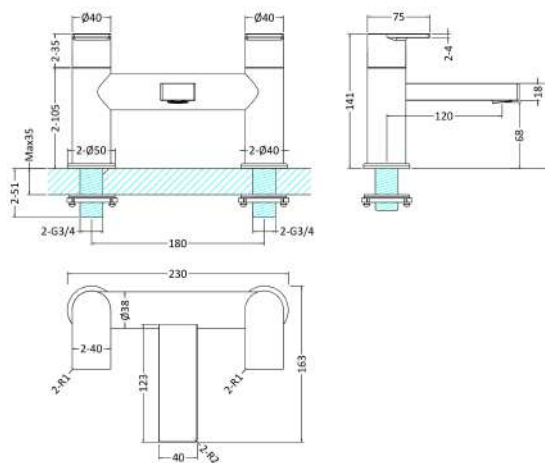

Sales Code: SOT303

Description: Sottile Deck Mounted Bath Filler

Product Dimensions

Height (mm):	141
Width (mm):	230
Depth (mm):	163
Length (mm):	
Nett Weight (kg):	2.9

Packaging Dimensions

Height (mm):	175
Width (mm):	250
Depth (mm):	245
Gross Weight (kg):	2.9

Packaging Data

Box Colour:	White Cardboard Box
Box Qty:	0
Label Size:	0 x 0
Label Colour:	White Label
Label Qty:	0

Outer Box Dimensions (If Applicable)

Height (mm):	
Width (mm):	
Depth (mm):	
Length (mm):	
Gross Weight (kg):	
Barcode:	5056211853619

Product Details

Country of Origin:	China
Fitting Instruction:	Yes
Product Material:	Brass
Control Type:	Manual
Waste Included:	Waste Not Included
Waste Type:	Not Applicable
WRAS Approval: No	Approval No: N/A
Valve/Cartridge Type:	1/4 Turn Ceramic Disc
Colour/Finish:	Chrome
Mount Type:	Deck
Operating Pressure (bar):	0.5
Flow Rates: (Litres Per Min)	0.1 bar: 5.4 0.5 bar: 16.5 1 bar: 23.9 2 bar: 34.4 3 bar: 42
Pipe Size:	3/4"
Pipe Centres:	180