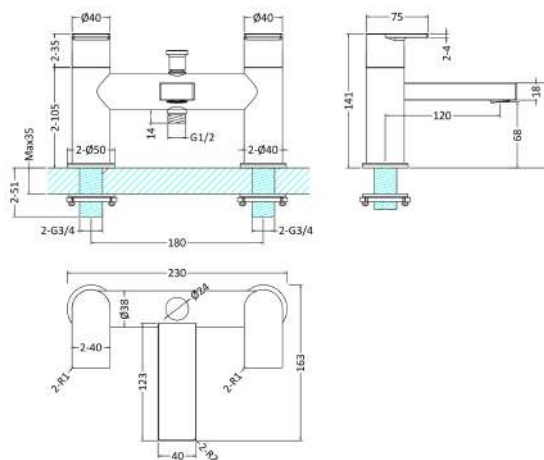

Sales Code: SOT304

Description: Sottile Deck Mounted Bsm

Product Dimensions

Height (mm):	141
Width (mm):	230
Depth (mm):	163
Length (mm):	
Nett Weight (kg):	3

Packaging Dimensions

Height (mm):	175
Width (mm):	250
Depth (mm):	245
Gross Weight (kg):	3

Packaging Data

Box Colour:	White Cardboard Box
Box Qty:	0
Label Size:	0 x 0
Label Colour:	White Label
Label Qty:	0

Outer Box Dimensions (If Applicable)

Height (mm):	
Width (mm):	
Depth (mm):	
Length (mm):	
Gross Weight (kg):	
Barcode:	5056211853626

Product Details

Country of Origin:	China
Fitting Instruction:	Yes
Product Material:	Brass
Control Type:	Manual
Waste Included:	Waste Not Included
Waste Type:	Not Applicable
WRAS Approval: No	Approval No: N/A
Valve/Cartridge Type:	1/4 Turn Ceramic Disc
Colour/Finish:	Chrome
Mount Type:	Deck
Operating Pressure (bar):	1

Flow Rates: (Litres Per Min)	0.1 bar: 3	0.5 bar: 10.5	1 bar: 15.2	2 bar: 22.1	3 bar: 26.9
Pipe Size:	3/4"				
Pipe Centres:	180				