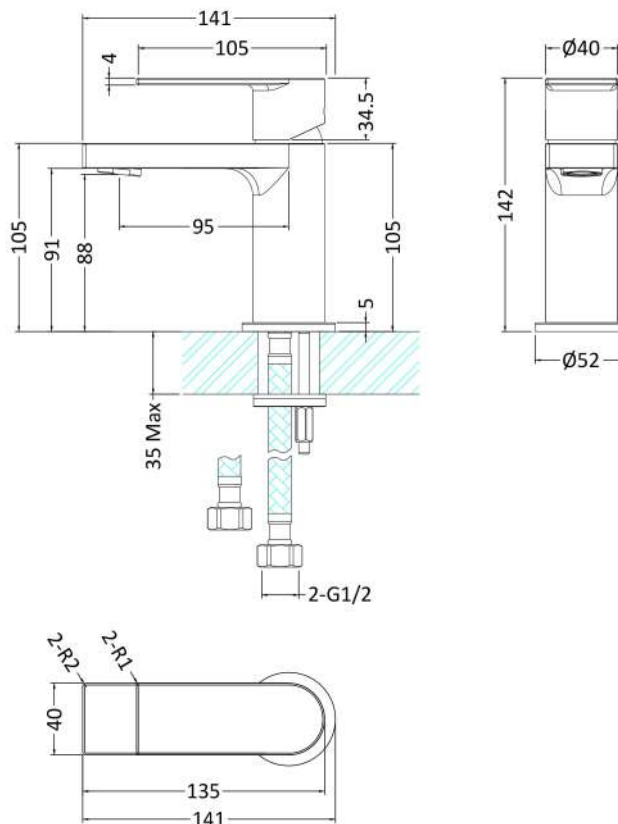

### Product Dimensions

Height (mm):	142
Width (mm):	52
Depth (mm):	141
Length (mm):	
Nett Weight (kg):	1.3

### Packaging Dimensions

Height (mm):	70
Width (mm):	300
Depth (mm):	185
Gross Weight (kg):	1.3

### Outer Box Dimensions (If Applicable)

Height (mm):	
Width (mm):	
Depth (mm):	
Length (mm):	
Gross Weight (kg):	
Barcode:	5056211853572

### Product Details

Country of Origin:	China
Fitting Instruction:	Yes
Product Material:	Brass
Control Type:	Manual
Waste Included:	Waste Included
Waste Type:	Push Button
WRAS Approval: No	Approval No: N/A
Valve/Cartridge Type:	Single Lever Cartridge
Colour/Finish:	Chrome
Mount Type:	Deck
Operating Pressure (bar):	0.2
Flow Rates: (Litres Per Min)	0.1 bar: 1.7   0.5 bar: 6   1 bar: 9   2 bar: 13   3 bar: 16
Pipe Size:	1/2"
Pipe Centres:	N/A