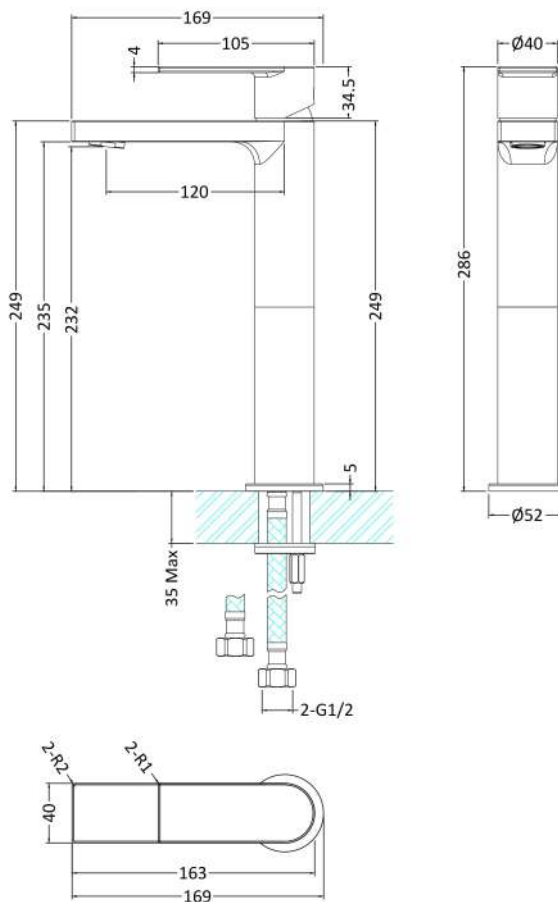

Sales Code: SOT370

Description: Sottile Tall Mono Basin Mixer P/B Waste

### Product Dimensions

Height (mm):	286
Width (mm):	52
Depth (mm):	169
Length (mm):	
Nett Weight (kg):	2.4

### Packaging Dimensions

Height (mm):	70
Width (mm):	410
Depth (mm):	220
Gross Weight (kg):	2.4

### Outer Box Dimensions (If Applicable)

Height (mm):	
Width (mm):	
Depth (mm):	
Length (mm):	
Gross Weight (kg):	
Barcode:	5056211853596