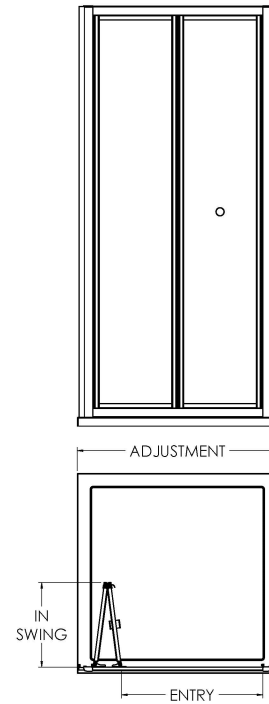

Sales Code: SQBD70

Description: 700X1850mm Bi-Fold Shower Door

SQ Bi-Fold Door Enclosure

Code	Description	Adjustment (mm)	Entry Width (mm)	In Swing (mm)
SQBD70	700 Bi-Fold	650	690	435
SQBD76	760 Bi-fold	710	750	495
SQBD80	800 Bi-Fold	750	790	535
SQBD90	900 Bi-Fold	850	890	635
SQBD10	1000 Bi-Fold	950	990	735
SQBD11	1100 Bi-Fold	1050	1090	835
SQBD12	1200 Bi-Fold	1150	1190	935

Product Dimensions

Height (mm):	1852
Width (mm):	690
Depth (mm):	39
Nett Weight (kg):	19.6

Packaging Dimensions

Height (mm):	1910
Width (mm):	705
Length (mm):	90
Gross Weight (kg):	19.6

Packaging Data

Box Colour:	Brown Cardboard Box - Printed
Box Qty:	1
Label Size:	100 x 50
Label Colour:	Not Applicable
Label Qty:	0

Outer Box Dimensions (If Applicable)

Height (mm):	
Width (mm):	
Depth (mm):	
Length (mm):	
Gross Weight (kg):	
Barcode:	5056211822028

Product Details

Country of Origin:	China
Fitting Instruction:	No
CE Approval:	No
Profile Material:	Aluminium
Profile Finish:	Satin Chrome
Adjustments (mm):	650mm-690mm
Entry Width (mm):	436mm
Swing In Dim (mm):	285mm
Swing Out Dim (mm):	N/A
Radius (mm):	Not Applicable
Glass Thickness (mm):	4
Easy Fit:	Yes
Easy Clean:	No
Handle Style:	Knob Handle
Handle Material:	ABS
Enclosure Design:	Framed
Wheel Type:	Captive And Fixed.
Support Bar Included:	Support Bar Not Included
Extras:	None