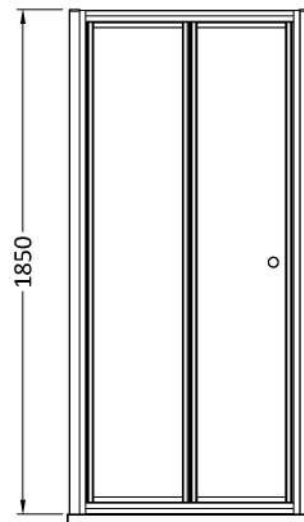

Sales Code: SQBD76-E5

Description: 1850X760mm Bi-Folding Shower Door

Product Dimensions

Height (mm):	1850
Width (mm):	750
Depth (mm):	44
Nett Weight (kg):	22.8

Packaging Dimensions

Height (mm):	1910
Width (mm):	745
Length (mm):	80
Gross Weight (kg):	27.8

Packaging Data

Box Colour:	Brown Cardboard Box - Printed
Box Qty:	1
Label Size:	100 x 50
Label Colour:	Not Applicable
Label Qty:	0

Outer Box Dimensions (If Applicable)

Height (mm):	
Width (mm):	
Depth (mm):	
Length (mm):	
Gross Weight (kg):	
Barcode:	5056678431955

Product Details

Country of Origin:	China
Fitting Instruction:	No
CE & UKCA:	No
Profile Material:	Aluminium
Profile Finish:	Chrome
Adjustments (mm):	710mm - 750mm
Entry Width (mm):	516mm
Swing In Dim (mm):	315mm
Swing Out Dim (mm):	N/A
Radius (mm):	Not Applicable
Glass Thickness (mm):	4
Easy Fit:	Yes
Easy Clean:	No
Handle Style:	Knob Handle
Handle Material:	ABS
Enclosure Design:	Framed
Wheel Type:	Captive And Fixed.
Support Bar Included:	Support Bar Not Included
Extras:	None