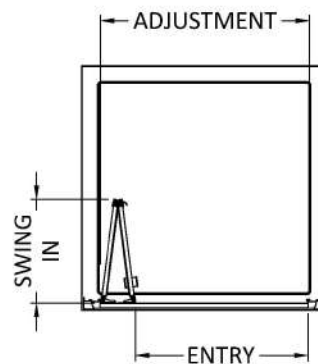

Sales Code: SQBD76-E5

Description: 1850X760mm Bi-Folding Shower Door

Product Dimensions

Height (mm):	1850
Width (mm):	750
Depth (mm):	44
Nett Weight (kg):	22.8

Packaging Dimensions

Height (mm):	1910
Width (mm):	745
Length (mm):	80
Gross Weight (kg):	27.8

Packaging Data

Box Colour:	Brown Cardboard Box - Printed
Box Qty:	1
Label Size:	100 x 50
Label Colour:	Not Applicable
Label Qty:	0

Outer Box Dimensions (If Applicable)

Height (mm):	
Width (mm):	
Depth (mm):	
Length (mm):	
Gross Weight (kg):	
Barcode:	5056678431955

Product Details

Country of Origin:	China
Fitting Instruction:	No
CE & UKCA:	No
Profile Material:	Aluminium
Profile Finish:	Chrome
Adjustments (mm):	710mm - 750mm
Entry Width (mm):	516mm
Swing In Dim (mm):	315mm
Swing Out Dim (mm):	N/A
Radius (mm):	Not Applicable
Glass Thickness (mm):	4
Easy Fit:	Yes
Easy Clean:	No
Handle Style:	Knob Handle
Handle Material:	ABS
Enclosure Design:	Framed
Wheel Type:	Captive And Fixed.
Support Bar Included:	Support Bar Not Included
Extras:	None