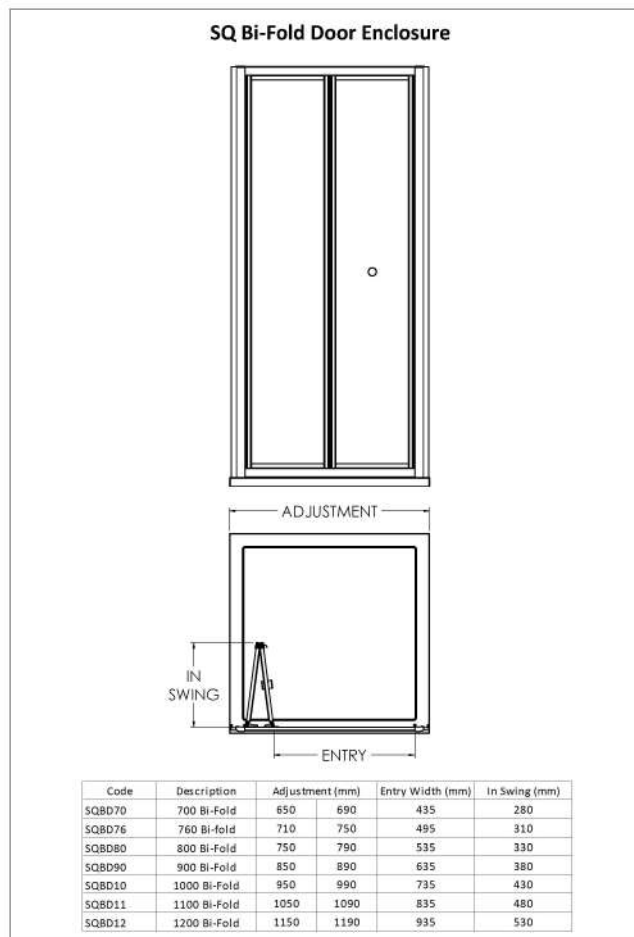

Sales Code: SQBD80

Description: 800X1850mm Bi-Fold Shower Door

Product Dimensions

Height (mm):	1852
Width (mm):	790
Depth (mm):	39
Nett Weight (kg):	24.3

Packaging Dimensions

Height (mm):	1910
Width (mm):	785
Length (mm):	80
Gross Weight (kg):	29.3

Packaging Data

Box Colour:	Brown Cardboard Box - Printed
Box Qty:	0
Label Size:	0 x 0
Label Colour:	Not Applicable
Label Qty:	0

Outer Box Dimensions (If Applicable)

Height (mm):	
Width (mm):	
Depth (mm):	
Length (mm):	
Gross Weight (kg):	
Barcode:	5056211822042

Product Details

Country of Origin:	China
Fitting Instruction:	Yes
CE & UKCA:	No
Profile Material:	Aluminium
Profile Finish:	Satin Chrome
Adjustments (mm):	750mm - 790mm
Entry Width (mm):	536mm
Swing In Dim (mm):	335mm
Swing Out Dim (mm):	N/A
Radius (mm):	Not Applicable
Glass Thickness (mm):	4
Easy Fit:	Yes
Easy Clean:	No
Handle Style:	Knob Handle
Handle Material:	ABS
Enclosure Design:	Framed
Wheel Type:	Captive And Fixed.
Support Bar Included:	Support Bar Not Included
Extras:	None