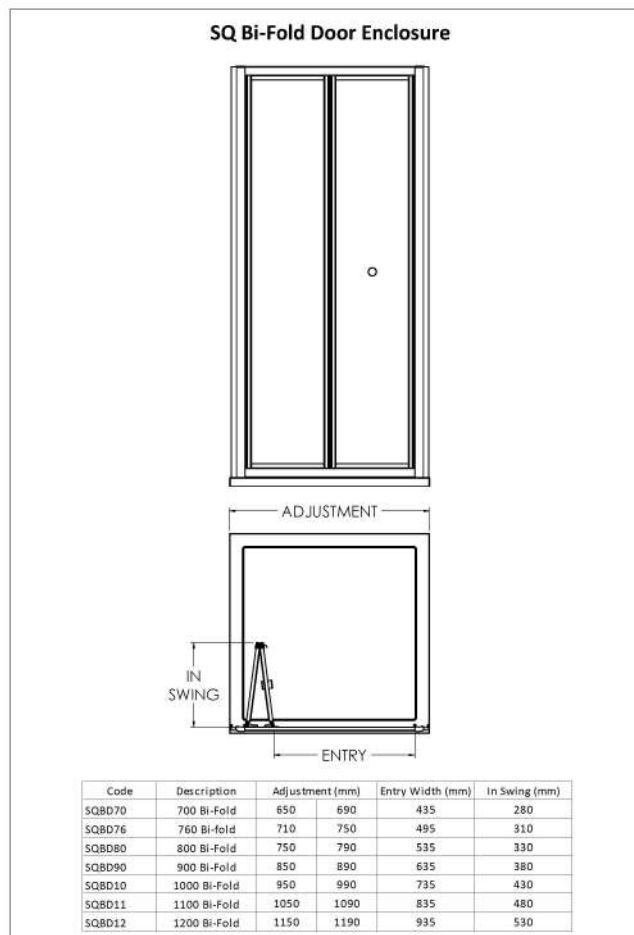

Sales Code: SQBD90

Description: 900X1850mm Bi-Fold Shower Door

**Product Dimensions**

Height (mm):	1852
Width (mm):	890
Depth (mm):	39
Nett Weight (kg):	26.7

**Packaging Dimensions**

Height (mm):	1910
Width (mm):	885
Length (mm):	80
Gross Weight (kg):	31.7

**Packaging Data**

Box Colour:	Brown Cardboard Box - Printed
Box Qty:	0
Label Size:	0 x 0
Label Colour:	Not Applicable
Label Qty:	0

**Outer Box Dimensions (If Applicable)**

Height (mm):	
Width (mm):	
Depth (mm):	
Length (mm):	
Gross Weight (kg):	
Barcode:	5056211822059

**Product Details**

Country of Origin:	China
Fitting Instruction:	Yes
CE & UKCA:	No
Profile Material:	Aluminium
Profile Finish:	Satin Chrome
Adjustments (mm):	850mm - 890mm
Entry Width (mm):	636mm
Swing In Dim (mm):	385mm
Swing Out Dim (mm):	N/A
Radius (mm):	Not Applicable
Glass Thickness (mm):	4
Easy Fit:	Yes
Easy Clean:	No
Handle Style:	Knob Handle
Handle Material:	ABS
Enclosure Design:	Framed
Wheel Type:	Captive And Fixed.
Support Bar Included:	Support Bar Not Included
Extras:	None