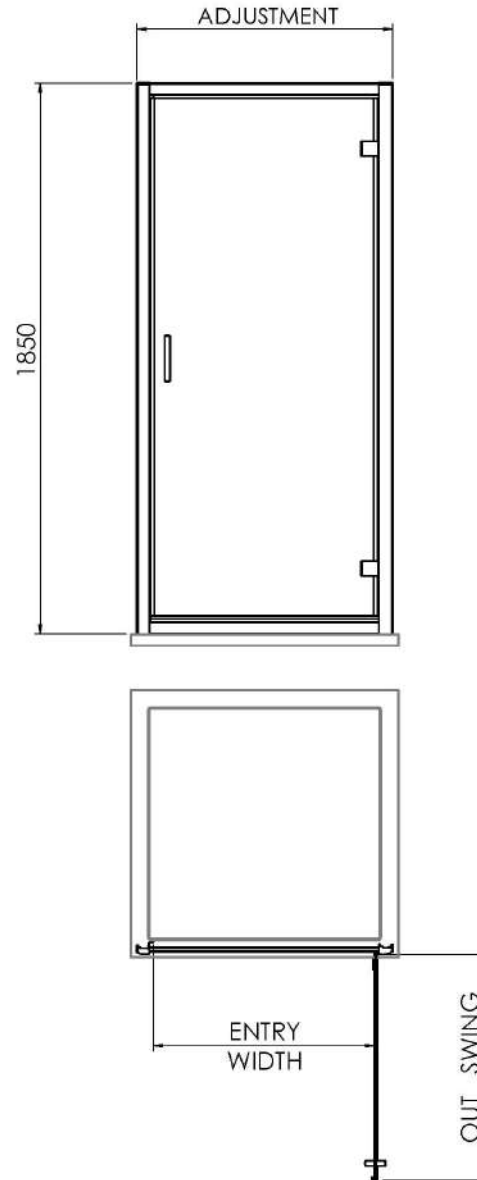

Sales Code: SQHD76BB

Description: Hinge Door 760X1850

### Product Dimensions

Height (mm):	1850
Width (mm):	750
Depth (mm):	44
Nett Weight (kg):	26.8

### Packaging Dimensions

Height (mm):	62
Width (mm):	770
Length (mm):	1912
Gross Weight (kg):	27.8

### Outer Box Dimensions (If Applicable)

Height (mm):	
Width (mm):	
Depth (mm):	
Length (mm):	
Gross Weight (kg):	
Barcode:	5056678410332