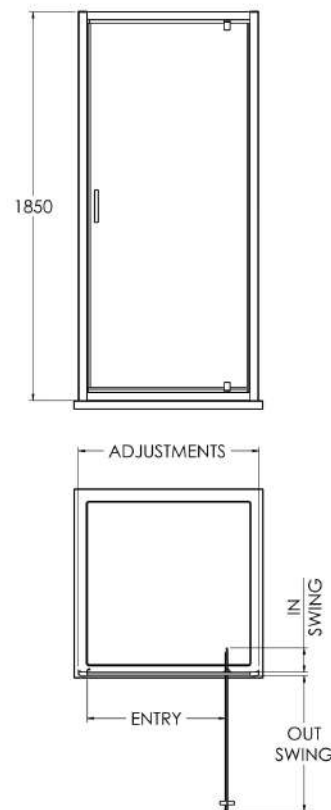

Sales Code: SQPD76BP

Description: 760X1850mm Pivot Shower Door

### SQ Pivot Door Enclosure

Code	Description	Adjustments (mm)	Entry Width (mm)	Out Swing (mm)	In Swing (mm)	
SQPD76-E6	760 Pivot Door	720	760	510	500	115
SQPD80-E6	800 Pivot Door	760	800	550	540	115
SQPD90-E6	900 Pivot Door	860	900	650	640	115

### Product Dimensions

Height (mm):	1850
Width (mm):	760
Depth (mm):	44
Nett Weight (kg):	27.3

### Packaging Dimensions

Height (mm):	1912
Width (mm):	770
Length (mm):	62
Gross Weight (kg):	27.8