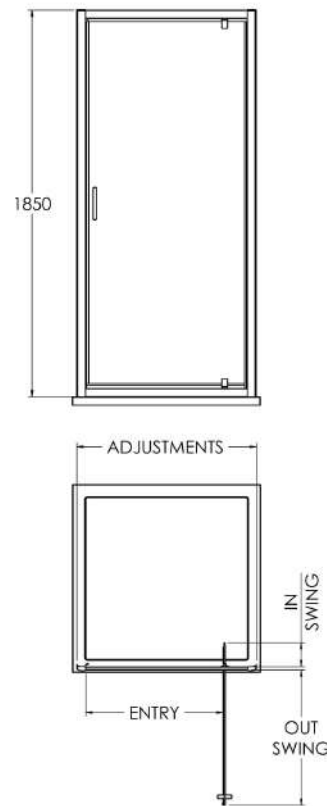

Sales Code: SQPD80BP

Description: 800X1850mm Pivot Shower Door

### SQ Pivot Door Enclosure

Code	Description	Adjustments (mm)		Entry Width (mm)	Out Swing (mm)	In Swing (mm)
SQPD76-E6	760 Pivot Door	720	760	510	500	115
SQPD80-E6	800 Pivot Door	760	800	550	540	115
SQPD90-E6	900 Pivot Door	860	900	650	640	115

#### Product Dimensions

Height (mm):	1850
Width (mm):	800
Depth (mm):	44
Nett Weight (kg):	28.4

#### Packaging Dimensions

Height (mm):	1912
Width (mm):	810
Length (mm):	62
Gross Weight (kg):	28.9