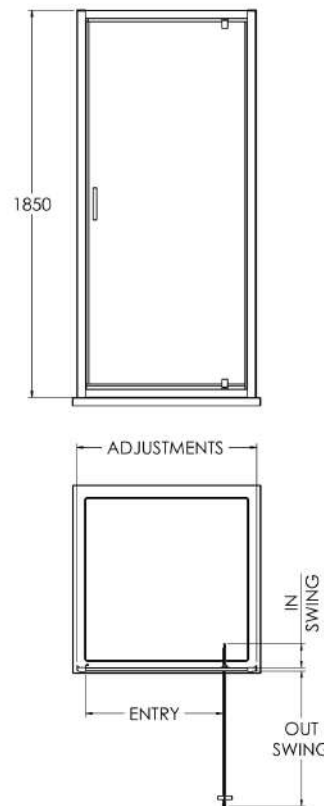

Sales Code: SQPD90BP

Description: 900X1850mm Pivot Shower Door

SQ Pivot Door Enclosure

Code	Description	Adjustments (mm)	Entry Width (mm)	Out Swing (mm)	In Swing (mm)
SQPD76-E6	760 Pivot Door	720 760	510	500	115
SQPD80-E6	800 Pivot Door	760 800	550	540	115
SQPD90-E6	900 Pivot Door	860 900	650	640	115

Product Dimensions

Height (mm):	1850
Width (mm):	900
Depth (mm):	44
Nett Weight (kg):	31.1

Packaging Dimensions

Height (mm):	1912
Width (mm):	910
Length (mm):	62
Gross Weight (kg):	31.6

Packaging Data

Box Colour:	Brown Cardboard Box - Printed
Box Qty:	1
Label Size:	100 x 50
Label Colour:	Not Applicable
Label Qty:	0

Outer Box Dimensions (If Applicable)

Height (mm):	
Width (mm):	
Depth (mm):	
Length (mm):	
Gross Weight (kg):	
Barcode:	5056211892328

Product Details

Country of Origin:	China
Fitting Instruction:	Yes
CE Approval:	Yes
Profile Material:	Aluminium
Profile Finish:	Matt Black
Adjustments (mm):	860mm-895mm
Entry Width (mm):	660mm
Swing In Dim (mm):	115mm
Swing Out Dim (mm):	645mm
Radius (mm):	Not Applicable
Glass Thickness (mm):	6
Easy Fit:	No
Easy Clean:	No
Handle Style:	Square T Shape Handle
Handle Material:	ABS
Enclosure Design:	Framed
Wheel Type:	Not Applicable
Support Bar Included:	Support Bar Not Included
Extras:	None