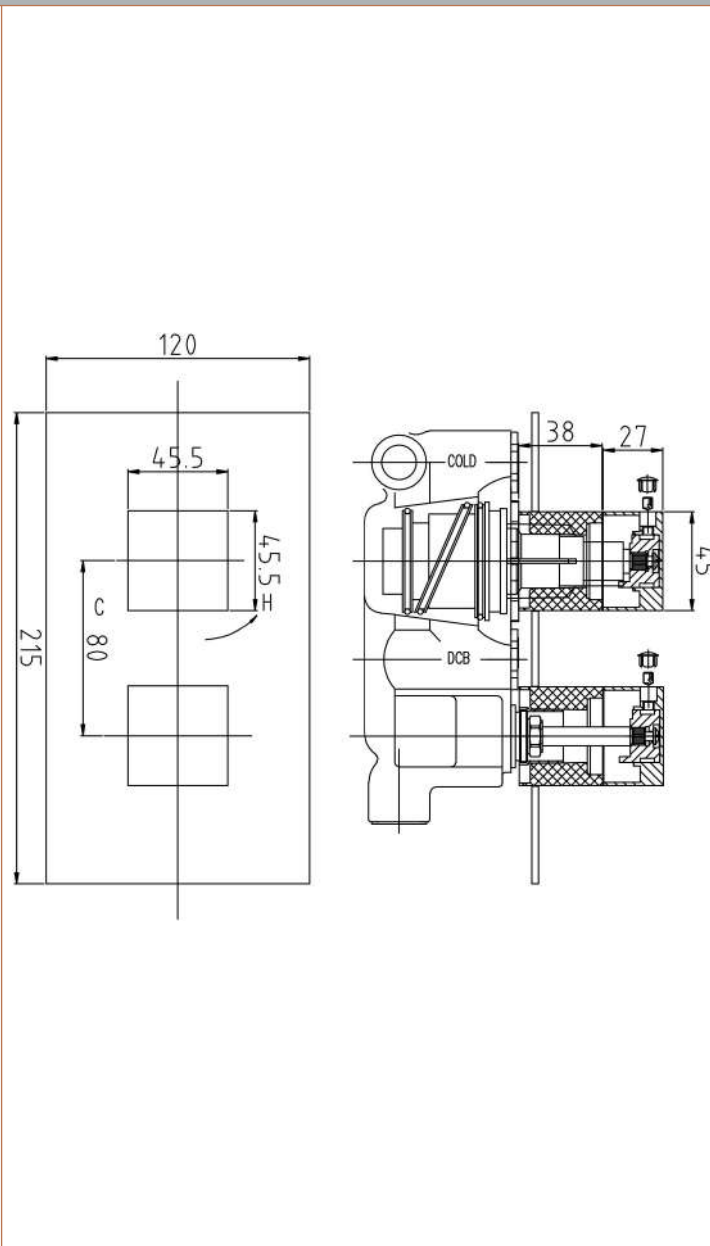

Sales Code: SQR3207

Description: Lennox Square Thermo Valve C/W Diverter

Product Dimensions

Length (mm):	
Width (mm):	120
Height (mm):	215
Depth (mm):	135
Nett Weight (kg):	3.24

Packaging Dimensions

Length (mm):	250
Width (mm):	240
Height (mm):	130
Gross Weight (kg):	3.24

Packaging Data

Box Colour:	White Cardboard Box
Box Qty:	0
Label Size:	0 x 0
Label Colour:	White Label
Label Qty:	0

Outer Box Dimensions (If Applicable)

Length (mm):	
Width (mm):	500
Height (mm):	425
Depth (mm):	270
Gross Weight (kg):	19
Barcode:	5055369051748

Product Details

Country of Origin:	United Kingdom
Fitting Instruction:	Yes
Product Material:	Brass/ABS
Mount Type:	Wall
Outlet Elbow Supplied:	No
Easy Clean:	Not Applicable
Head Included:	No
Handset Included:	No
Body Jets Included:	No
No of Body Jets:	Not Applicable
Operating Pressure (bar):	0.5
Valve/Cartridge Type:	1/4 Turn Ceramic Disc
Flow Rates (L/min):	0.1 bar: N/A 0.5 bar: 13 1 bar: 17 2 bar: 24 3 bar: 27
TMV2 Approved:	No Approval No: N/A
TMV3 Approved:	No Approval No: N/A
WRAS Approved:	No Approval No: N/A
Head Function:	Not Applicable
Handset Function:	Not Applicable
Body Jet Info:	Not Applicable
Pipe Size:	15 mm & 22 mm
Pipe Centres:	N/A
Colour/Finish:	Chrome
Hose Included:	Not Applicable
No. of Outlets:	2