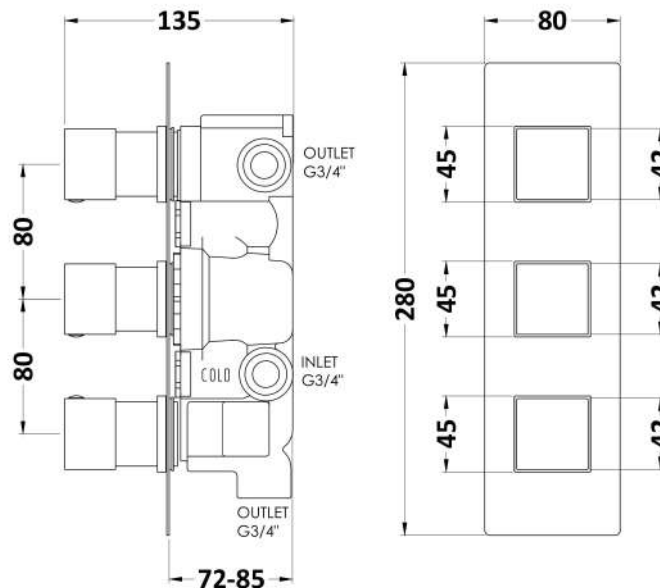

Sales Code: SQRTR03

Description: Square Triple Shower Valve W/Diverter

Product Dimensions

Length (mm):	
Width (mm):	95
Height (mm):	280
Depth (mm):	136
Nett Weight (kg):	3.8

Packaging Dimensions

Length (mm):	320
Width (mm):	250
Height (mm):	130
Gross Weight (kg):	3.8

Packaging Data

Box Colour:	White Cardboard Box
Box Qty:	0
Label Size:	0 x 0
Label Colour:	White Label
Label Qty:	0

Outer Box Dimensions (If Applicable)

Length (mm):	
Width (mm):	510
Height (mm):	500
Depth (mm):	355
Gross Weight (kg):	
Barcode:	5056211855125

Product Details

Country of Origin:	United Kingdom
Fitting Instruction:	Yes
Product Material:	Brass/ABS
Mount Type:	Wall
Outlet Elbow Supplied:	Not Applicable
Easy Clean:	Not Applicable
Head Included:	No
Handset Included:	No
Body Jets Included:	Not Applicable
No of Body Jets:	Not Applicable
Operating Pressure (bar):	0.5
Valve/Cartridge Type:	1/4 Turn Ceramic Disc
Flow Rates (L/min):	0.1 bar: N/A 0.5 bar: 13 1 bar: 17 2 bar: 24 3 bar: 27
TMV2 Approved:	No Approval No: N/A
TMV3 Approved:	No Approval No: N/A
WRAS Approved:	No Approval No: N/A
Head Function:	Not Applicable
Handset Function:	Not Applicable
Body Jet Info:	Not Applicable
Pipe Size:	22 mm (3/4" Bsp)
Pipe Centres:	125mm
Colour/Finish:	Chrome
Hose Included:	Not Applicable
No. of Outlets:	3