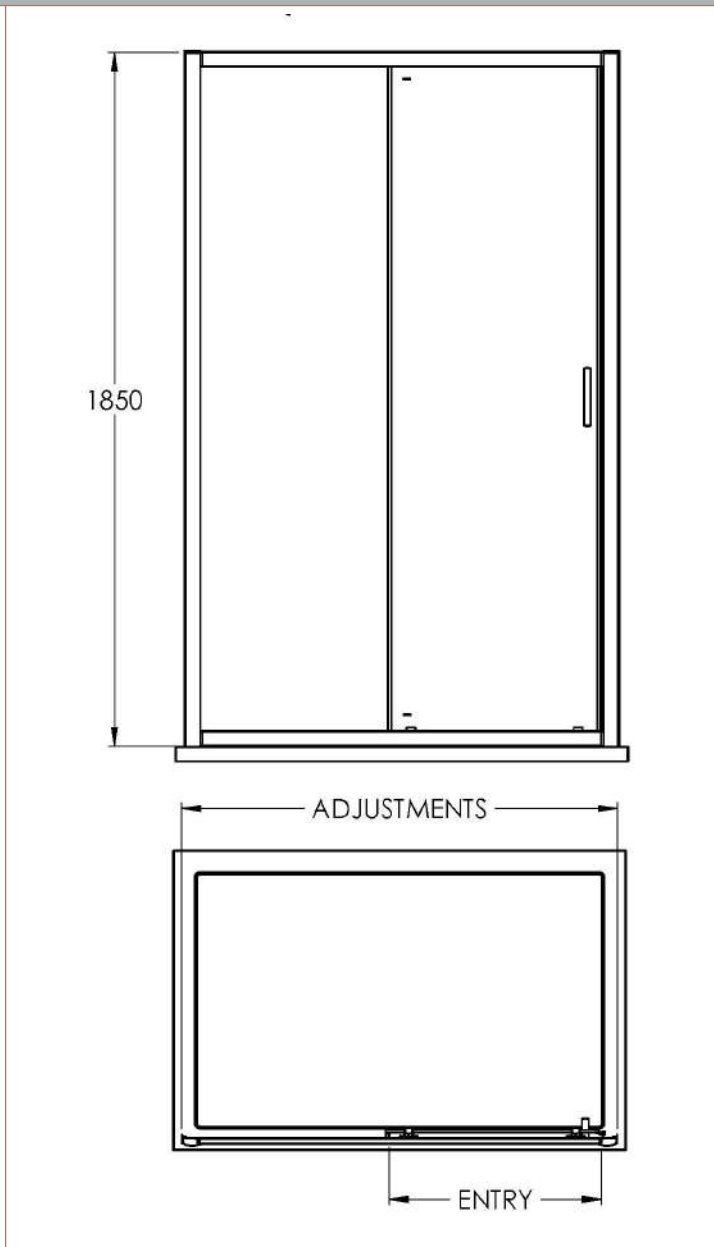

Sales Code: SSQL14BP

Description: 1400X1850mm Sliding Shower Door

Product Dimensions

| | |
|-------------------|------|
| Height (mm): | 1850 |
| Width (mm): | 1390 |
| Depth (mm): | 44 |
| Nett Weight (kg): | 41.2 |

Packaging Dimensions

| | |
|--------------------|------|
| Height (mm): | 1910 |
| Width (mm): | 850 |
| Length (mm): | 65 |
| Gross Weight (kg): | 46.2 |

Packaging Data

| | |
|---------------|-------------------------------|
| Box Colour: | Brown Cardboard Box - Printed |
| Box Qty: | 1 |
| Label Size: | 100 x 50 |
| Label Colour: | Not Applicable |
| Label Qty: | 0 |

Outer Box Dimensions (If Applicable)

| | |
|--------------------|---------------|
| Height (mm): | |
| Width (mm): | |
| Depth (mm): | |
| Length (mm): | |
| Gross Weight (kg): | |
| Barcode: | 5056462643502 |

Product Details

| | |
|-----------------------|--------------------------|
| Country of Origin: | China |
| Fitting Instruction: | No |
| CE Approval: | No |
| Profile Material: | Aluminium |
| Profile Finish: | Matt Black |
| Adjustments (mm): | 1355 - 1395mm |
| Entry Width (mm): | 585mm |
| Swing In Dim (mm): | N/A |
| Swing Out Dim (mm): | N/A |
| Radius (mm): | Not Applicable |
| Glass Thickness (mm): | 6 |
| Easy Fit: | Yes |
| Easy Clean: | No |
| Handle Style: | Square T Shape Handle |
| Handle Material: | ABS |
| Enclosure Design: | Framed |
| Wheel Type: | Dual, Quick Release |
| Support Bar Included: | Support Bar Not Included |
| Extras: | None |