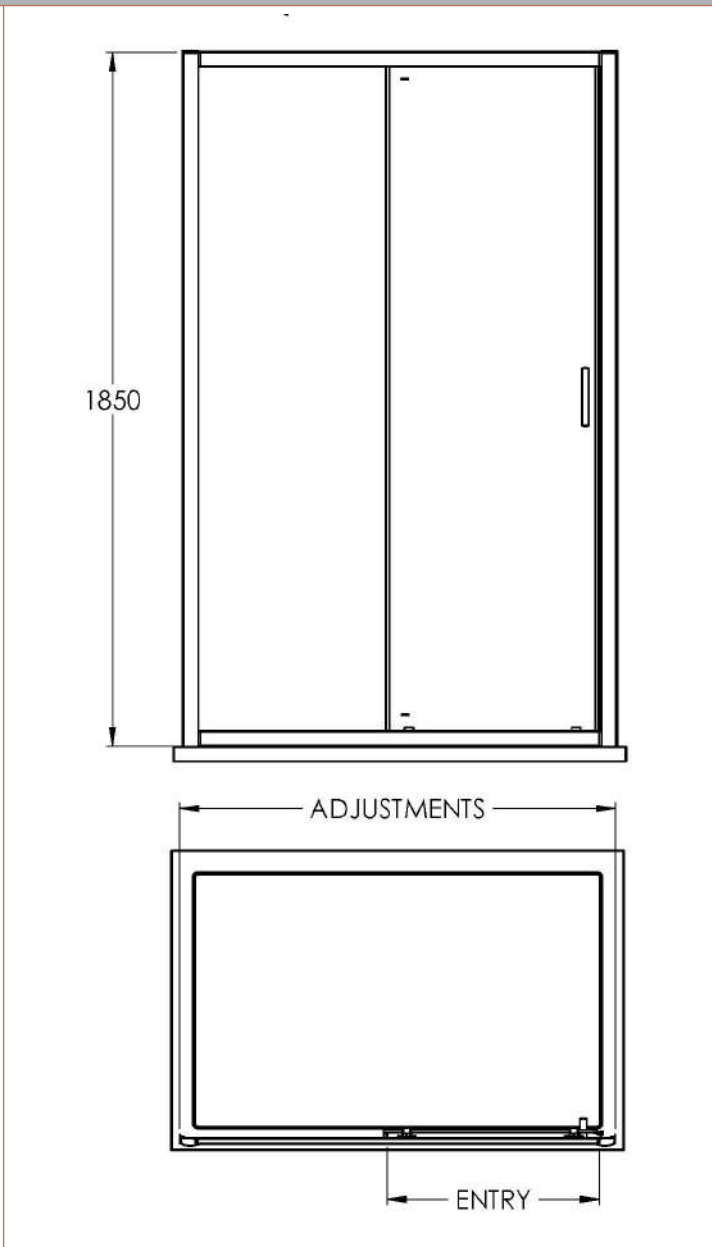

Sales Code: SQSL14

Description: 1400X1850mm Sliding Shower Door

Product Dimensions

Height (mm):	1850
Width (mm):	1390
Depth (mm):	44
Nett Weight (kg):	41.2

Packaging Dimensions

Height (mm):	1910
Width (mm):	850
Length (mm):	65
Gross Weight (kg):	46.2

Packaging Data

Box Colour:	Brown Cardboard Box - Printed
Box Qty:	1
Label Size:	100 x 50
Label Colour:	Not Applicable
Label Qty:	0

Outer Box Dimensions (If Applicable)

Height (mm):	
Width (mm):	
Depth (mm):	
Length (mm):	
Gross Weight (kg):	
Barcode:	5056211821922

Product Details

Country of Origin:	China
Fitting Instruction:	No
CE Approval:	No
Profile Material:	Aluminium
Profile Finish:	Satin Chrome
Adjustments (mm):	1355 - 1395mm
Entry Width (mm):	585mm
Swing In Dim (mm):	N/A
Swing Out Dim (mm):	N/A
Radius (mm):	Not Applicable
Glass Thickness (mm):	6
Easy Fit:	Yes
Easy Clean:	No
Handle Style:	Square T Shape Handle
Handle Material:	ABS
Enclosure Design:	Framed
Wheel Type:	Dual, Quick Release
Support Bar Included:	Support Bar Not Included
Extras:	None