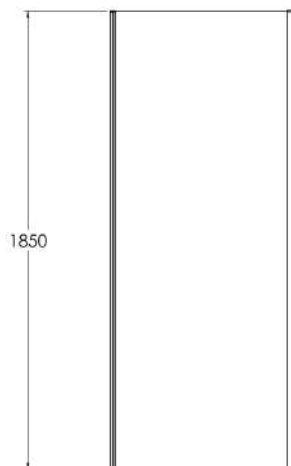

Sales Code: SQSP70BB

Description: 700X1850mm Side Panel

SQ Side Panel Enclosure

Code	Description	Adjustments (mm)	
SQSP70-E6	700 Side Panel	672	690
SQSP76-E6	760 Side Panel	722	740
SQSP80-E6	800 Side Panel	772	790
SQSP90-E6	900 Side Panel	872	890

**Product Dimensions**

Height (mm):	1850
Width (mm):	690
Depth (mm):	31
Nett Weight (kg):	20.2

**Packaging Dimensions**

Height (mm):	1910
Width (mm):	730
Length (mm):	65
Gross Weight (kg):	25.2

**Packaging Data**

Box Colour:	Brown Cardboard Box - Printed
Box Qty:	0
Label Size:	0 x 0
Label Colour:	Not Applicable
Label Qty:	0

**Outer Box Dimensions (If Applicable)**

Height (mm):	
Width (mm):	
Depth (mm):	
Length (mm):	
Gross Weight (kg):	
Barcode:	5056678410363

**Product Details**

Country of Origin:	China
Fitting Instruction:	Yes
CE & UKCA:	No
Profile Material:	Aluminium
Profile Finish:	Brushed Brass
Adjustments (mm):	672 - 690
Entry Width (mm):	N/A
Swing In Dim (mm):	N/A
Swing Out Dim (mm):	N/A
Radius (mm):	Not Applicable
Glass Thickness (mm):	6
Easy Fit:	Yes
Easy Clean:	No
Handle Style:	Not Applicable
Handle Material:	Not Applicable
Enclosure Design:	Semi-Frameless
Wheel Type:	Not Applicable
Support Bar Included:	Support Bar Not Included
Extras:	None