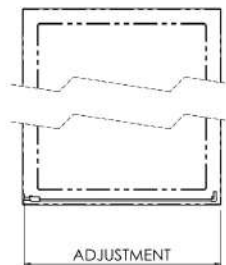

Sales Code: SQSP70BB

Description: 700X1850mm Side Panel

SQ Side Panel Enclosure

Code	Description	Adjustments (mm)	
SQSP70-E6	700 Side Panel	672	690
SQSP76-E6	760 Side Panel	722	740
SQSP80-E6	800 Side Panel	772	790
SQSP90-E6	900 Side Panel	872	890

**Product Dimensions**

Height (mm):	1850
Width (mm):	690
Depth (mm):	31
Nett Weight (kg):	20.2

**Packaging Dimensions**

Height (mm):	1910
Width (mm):	730
Length (mm):	65
Gross Weight (kg):	25.2

**Packaging Data**

Box Colour:	Brown Cardboard Box - Printed
Box Qty:	0
Label Size:	0 x 0
Label Colour:	Not Applicable
Label Qty:	0

**Outer Box Dimensions (If Applicable)**

Height (mm):	
Width (mm):	
Depth (mm):	
Length (mm):	
Gross Weight (kg):	
Barcode:	5056678410363

**Product Details**

Country of Origin:	China
Fitting Instruction:	Yes
CE & UKCA:	No
Profile Material:	Aluminium
Profile Finish:	Brushed Brass
Adjustments (mm):	672 - 690
Entry Width (mm):	N/A
Swing In Dim (mm):	N/A
Swing Out Dim (mm):	N/A
Radius (mm):	Not Applicable
Glass Thickness (mm):	6
Easy Fit:	Yes
Easy Clean:	No
Handle Style:	Not Applicable
Handle Material:	Not Applicable
Enclosure Design:	Semi-Frameless
Wheel Type:	Not Applicable
Support Bar Included:	Support Bar Not Included
Extras:	None