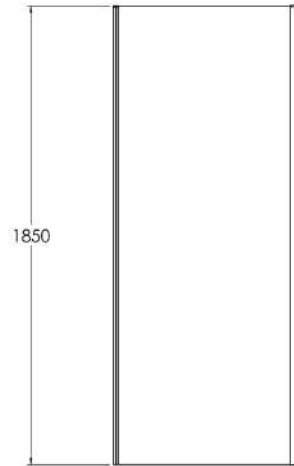

Sales Code: SQSP70BP

Description: 700X1850mm Side Panel

SQ Side Panel Enclosure

Code	Description	Adjustments (mm)	
SQSP70-E6	700 Side Panel	672	690
SQSP76-E6	760 Side Panel	722	740
SQSP80-E6	800 Side Panel	772	790
SQSP90-E6	900 Side Panel	872	890

Product Dimensions

Height (mm):	1850
Width (mm):	690
Depth (mm):	44
Nett Weight (kg):	25.2

Packaging Dimensions

Height (mm):	55
Width (mm):	55
Length (mm):	55
Gross Weight (kg):	25.2

Packaging Data

Box Colour:	Brown Cardboard Box - Printed	
Box Qty:	0	
Label Size:	0 x 0	
Label Colour:	Not Applicable	
Label Qty:	0	

Outer Box Dimensions (If Applicable)

Height (mm):	
Width (mm):	
Depth (mm):	
Length (mm):	
Gross Weight (kg):	
Barcode:	5056462652825

Product Details

Country of Origin:	China
Fitting Instruction:	Yes
CE & UKCA:	Yes
Profile Material:	Aluminium
Profile Finish:	Matt Black
Adjustments (mm):	672mm-690mm
Entry Width (mm):	N/A
Swing In Dim (mm):	N/A
Swing Out Dim (mm):	N/A
Radius (mm):	Not Applicable
Glass Thickness (mm):	6
Easy Fit:	Yes
Easy Clean:	No
Handle Style:	Square T Shape Handle
Handle Material:	ABS
Enclosure Design:	Semi-Frameless
Wheel Type:	Dual, Quick Release
Support Bar Included:	Support Bar Not Included
Extras:	None