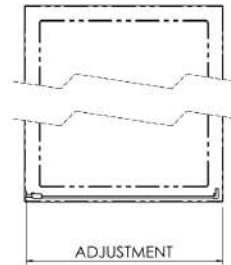

Sales Code: SQSP70BP

Description: 700X1850mm Side Panel

SQ Side Panel Enclosure

Code	Description	Adjustments (mm)	
SQSP70-E6	700 Side Panel	672	690
SQSP76-E6	760 Side Panel	722	740
SQSP80-E6	800 Side Panel	772	790
SQSP90-E6	900 Side Panel	872	890

Product Dimensions

Height (mm):	1850
Width (mm):	690
Depth (mm):	44
Nett Weight (kg):	25.2

Packaging Dimensions

Height (mm):	55
Width (mm):	55
Length (mm):	55
Gross Weight (kg):	25.2

Packaging Data

Box Colour:	Brown Cardboard Box - Printed	
Box Qty:	0	
Label Size:	0 x 0	
Label Colour:	Not Applicable	
Label Qty:	0	

Outer Box Dimensions (If Applicable)

Height (mm):	
Width (mm):	
Depth (mm):	
Length (mm):	
Gross Weight (kg):	
Barcode:	5056462652825

Product Details

Country of Origin:	China
Fitting Instruction:	Yes
CE & UKCA:	Yes
Profile Material:	Aluminium
Profile Finish:	Matt Black
Adjustments (mm):	672mm-690mm
Entry Width (mm):	N/A
Swing In Dim (mm):	N/A
Swing Out Dim (mm):	N/A
Radius (mm):	Not Applicable
Glass Thickness (mm):	6
Easy Fit:	Yes
Easy Clean:	No
Handle Style:	Square T Shape Handle
Handle Material:	ABS
Enclosure Design:	Semi-Frameless
Wheel Type:	Dual, Quick Release
Support Bar Included:	Support Bar Not Included
Extras:	None