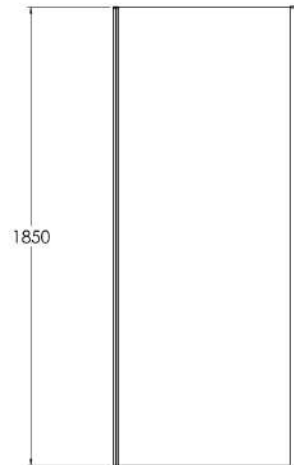

Sales Code: SQSP80BB

Description: 800X1850mm Side Panel

SQ Side Panel Enclosure

Code	Description	Adjustments (mm)	
SQSP70-E6	700 Side Panel	672	690
SQSP76-E6	760 Side Panel	722	740
SQSP80-E6	800 Side Panel	772	790
SQSP90-E6	900 Side Panel	872	890

**Product Dimensions**

Height (mm):	1850
Width (mm):	790
Depth (mm):	31
Nett Weight (kg):	22.2

**Packaging Dimensions**

Height (mm):	1912
Width (mm):	790
Length (mm):	50
Gross Weight (kg):	22.7

**Packaging Data**

Box Colour:	Brown Cardboard Box - Printed
Box Qty:	0
Label Size:	0 x 0
Label Colour:	Not Applicable
Label Qty:	0

**Outer Box Dimensions (If Applicable)**

Height (mm):	
Width (mm):	
Depth (mm):	
Length (mm):	
Gross Weight (kg):	
Barcode:	5056678410387

**Product Details**

Country of Origin:	China
Fitting Instruction:	Yes
CE & UKCA:	No
Profile Material:	Aluminium
Profile Finish:	Brushed Brass
Adjustments (mm):	772 - 790mm
Entry Width (mm):	N/A
Swing In Dim (mm):	N/A
Swing Out Dim (mm):	N/A
Radius (mm):	Not Applicable
Glass Thickness (mm):	6
Easy Fit:	Yes
Easy Clean:	No
Handle Style:	Not Applicable
Handle Material:	Not Applicable
Enclosure Design:	Semi-Frameless
Wheel Type:	Not Applicable
Support Bar Included:	Support Bar Not Included
Extras:	None