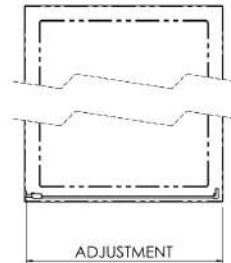

Sales Code: SQSP80BB

Description: 800X1850mm Side Panel

SQ Side Panel Enclosure

Code	Description	Adjustments (mm)	
SQSP70-E6	700 Side Panel	672	690
SQSP76-E6	760 Side Panel	722	740
SQSP80-E6	800 Side Panel	772	790
SQSP90-E6	900 Side Panel	872	890

**Product Dimensions**

Height (mm):	1850
Width (mm):	790
Depth (mm):	31
Nett Weight (kg):	22.2

**Packaging Dimensions**

Height (mm):	1912
Width (mm):	790
Length (mm):	50
Gross Weight (kg):	22.7

**Packaging Data**

Box Colour:	Brown Cardboard Box - Printed
Box Qty:	0
Label Size:	0 x 0
Label Colour:	Not Applicable
Label Qty:	0

**Outer Box Dimensions (If Applicable)**

Height (mm):	
Width (mm):	
Depth (mm):	
Length (mm):	
Gross Weight (kg):	
Barcode:	5056678410387

**Product Details**

Country of Origin:	China
Fitting Instruction:	Yes
CE & UKCA:	No
Profile Material:	Aluminium
Profile Finish:	Brushed Brass
Adjustments (mm):	772 - 790mm
Entry Width (mm):	N/A
Swing In Dim (mm):	N/A
Swing Out Dim (mm):	N/A
Radius (mm):	Not Applicable
Glass Thickness (mm):	6
Easy Fit:	Yes
Easy Clean:	No
Handle Style:	Not Applicable
Handle Material:	Not Applicable
Enclosure Design:	Semi-Frameless
Wheel Type:	Not Applicable
Support Bar Included:	Support Bar Not Included
Extras:	None