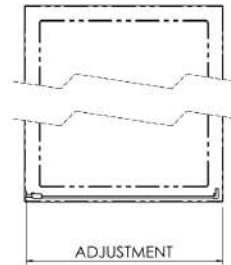

Sales Code: SQSP80BP

Description: 800X1850mm Side Panel

SQ Side Panel Enclosure

Code	Description	Adjustments (mm)	
SQSP70-E6	700 Side Panel	672	690
SQSP76-E6	760 Side Panel	722	740
SQSP80-E6	800 Side Panel	772	790
SQSP90-E6	900 Side Panel	872	890

Product Dimensions

Height (mm):	1850
Width (mm):	790
Depth (mm):	31
Nett Weight (kg):	22.2

Packaging Dimensions

Height (mm):	1912
Width (mm):	790
Length (mm):	50
Gross Weight (kg):	22.7

Packaging Data

Box Colour:	Brown Cardboard Box - Printed
Box Qty:	0
Label Size:	0 x 0
Label Colour:	Not Applicable
Label Qty:	0

Outer Box Dimensions (If Applicable)

Height (mm):	
Width (mm):	
Depth (mm):	
Length (mm):	
Gross Weight (kg):	
Barcode:	5056211892335

Product Details

Country of Origin:	China
Fitting Instruction:	Yes
CE & UKCA:	No
Profile Material:	Aluminium
Profile Finish:	Matt Black
Adjustments (mm):	772 - 790mm
Entry Width (mm):	N/A
Swing In Dim (mm):	N/A
Swing Out Dim (mm):	N/A
Radius (mm):	Not Applicable
Glass Thickness (mm):	6
Easy Fit:	Yes
Easy Clean:	No
Handle Style:	Not Applicable
Handle Material:	Not Applicable
Enclosure Design:	Semi-Frameless
Wheel Type:	Not Applicable
Support Bar Included:	Support Bar Not Included
Extras:	None