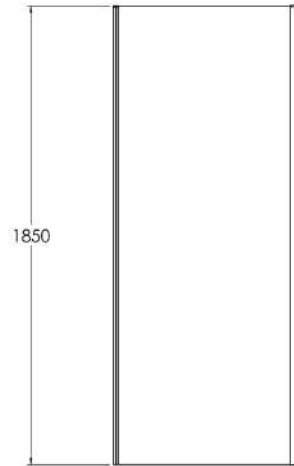

Sales Code: SQSP80BP

Description: 800X1850mm Side Panel

SQ Side Panel Enclosure

Code	Description	Adjustments (mm)	
SQSP70-E6	700 Side Panel	672	690
SQSP76-E6	760 Side Panel	722	740
SQSP80-E6	800 Side Panel	772	790
SQSP90-E6	900 Side Panel	872	890

Product Dimensions

Height (mm):	1850
Width (mm):	790
Depth (mm):	31
Nett Weight (kg):	22.2

Packaging Dimensions

Height (mm):	1912
Width (mm):	790
Length (mm):	50
Gross Weight (kg):	22.7

Packaging Data

Box Colour:	Brown Cardboard Box - Printed
Box Qty:	0
Label Size:	0 x 0
Label Colour:	Not Applicable
Label Qty:	0

Outer Box Dimensions (If Applicable)

Height (mm):	
Width (mm):	
Depth (mm):	
Length (mm):	
Gross Weight (kg):	
Barcode:	5056211892335

Product Details

Country of Origin:	China
Fitting Instruction:	Yes
CE & UKCA:	No
Profile Material:	Aluminium
Profile Finish:	Matt Black
Adjustments (mm):	772 - 790mm
Entry Width (mm):	N/A
Swing In Dim (mm):	N/A
Swing Out Dim (mm):	N/A
Radius (mm):	Not Applicable
Glass Thickness (mm):	6
Easy Fit:	Yes
Easy Clean:	No
Handle Style:	Not Applicable
Handle Material:	Not Applicable
Enclosure Design:	Semi-Frameless
Wheel Type:	Not Applicable
Support Bar Included:	Support Bar Not Included
Extras:	None