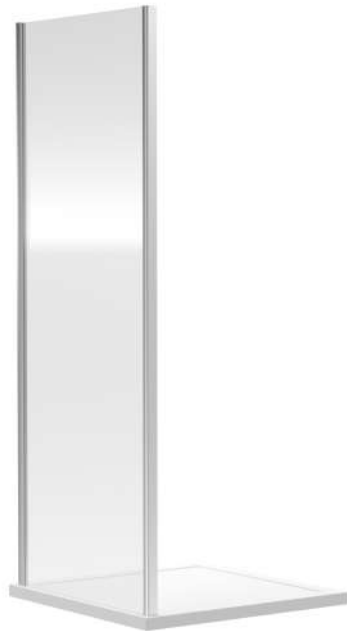

Sales Code: SQSP80

Description: 800X1850mm Side Panel

SQ Side Panel Enclosure

Code	Description	Adjustments (mm)	
SQSP70-E6	700 Side Panel	672	690
SQSP76-E6	760 Side Panel	722	740
SQSP80-E6	800 Side Panel	772	790
SQSP90-E6	900 Side Panel	872	890

Product Dimensions

Height (mm):	1850
Width (mm):	790
Depth (mm):	31
Nett Weight (kg):	23

Packaging Dimensions

Height (mm):	1910
Width (mm):	830
Length (mm):	65
Gross Weight (kg):	28

Packaging Data

Box Colour:	Brown Cardboard Box - Printed	
Box Qty:	0	
Label Size:	0 x 0	
Label Colour:	Not Applicable	
Label Qty:	0	

Outer Box Dimensions (If Applicable)

Height (mm):	
Width (mm):	
Depth (mm):	
Length (mm):	
Gross Weight (kg):	
Barcode:	5056211822080

Product Details

Country of Origin:	China
Fitting Instruction:	Yes
CE & UKCA:	No
Profile Material:	Aluminium
Profile Finish:	Satin Chrome
Adjustments (mm):	772mm - 790mm
Entry Width (mm):	N/A
Swing In Dim (mm):	N/A
Swing Out Dim (mm):	N/A
Radius (mm):	Not Applicable
Glass Thickness (mm):	6
Easy Fit:	Yes
Easy Clean:	No
Handle Style:	Not Applicable
Handle Material:	Not Applicable
Enclosure Design:	Semi-Frameless
Wheel Type:	Not Applicable
Support Bar Included:	Support Bar Not Included
Extras:	None