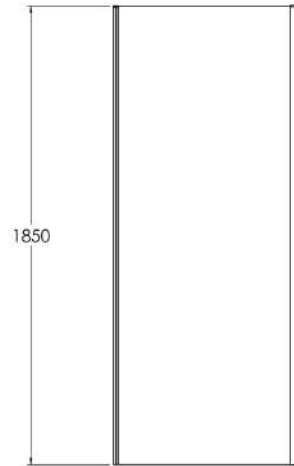

Sales Code: SQSP80

Description: 800X1850mm Side Panel

SQ Side Panel Enclosure

Code	Description	Adjustments (mm)	
SQSP70-E6	700 Side Panel	672	690
SQSP76-E6	760 Side Panel	722	740
SQSP80-E6	800 Side Panel	772	790
SQSP90-E6	900 Side Panel	872	890

Product Dimensions

Height (mm):	1850
Width (mm):	790
Depth (mm):	31
Nett Weight (kg):	23

Packaging Dimensions

Height (mm):	1910
Width (mm):	830
Length (mm):	65
Gross Weight (kg):	28

Packaging Data

Box Colour:	Brown Cardboard Box - Printed	
Box Qty:	0	
Label Size:	0 x 0	
Label Colour:	Not Applicable	
Label Qty:	0	

Outer Box Dimensions (If Applicable)

Height (mm):	
Width (mm):	
Depth (mm):	
Length (mm):	
Gross Weight (kg):	
Barcode:	5056211822080

Product Details

Country of Origin:	China
Fitting Instruction:	Yes
CE & UKCA:	No
Profile Material:	Aluminium
Profile Finish:	Satin Chrome
Adjustments (mm):	772mm - 790mm
Entry Width (mm):	N/A
Swing In Dim (mm):	N/A
Swing Out Dim (mm):	N/A
Radius (mm):	Not Applicable
Glass Thickness (mm):	6
Easy Fit:	Yes
Easy Clean:	No
Handle Style:	Not Applicable
Handle Material:	Not Applicable
Enclosure Design:	Semi-Frameless
Wheel Type:	Not Applicable
Support Bar Included:	Support Bar Not Included
Extras:	None