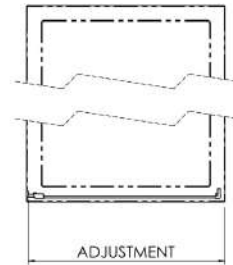

Sales Code: SQSP80

Description: 800X1850mm Side Panel

SQ Side Panel Enclosure

Code	Description	Adjustments (mm)	
SQSP70-E6	700 Side Panel	672	690
SQSP76-E6	760 Side Panel	722	740
SQSP80-E6	800 Side Panel	772	790
SQSP90-E6	900 Side Panel	872	890

Product Dimensions

Height (mm):	1850
Width (mm):	790
Depth (mm):	31
Nett Weight (kg):	23

Packaging Dimensions

Height (mm):	1910
Width (mm):	830
Length (mm):	65
Gross Weight (kg):	28

Packaging Data

Box Colour:	Brown Cardboard Box - Printed	
Box Qty:	0	
Label Size:	0 x 0	
Label Colour:	Not Applicable	
Label Qty:	0	

Outer Box Dimensions (If Applicable)

Height (mm):	
Width (mm):	
Depth (mm):	
Length (mm):	
Gross Weight (kg):	
Barcode:	5056211822080

Product Details

Country of Origin:	China
Fitting Instruction:	Yes
CE & UKCA:	No
Profile Material:	Aluminium
Profile Finish:	Satin Chrome
Adjustments (mm):	772mm - 790mm
Entry Width (mm):	N/A
Swing In Dim (mm):	N/A
Swing Out Dim (mm):	N/A
Radius (mm):	Not Applicable
Glass Thickness (mm):	6
Easy Fit:	Yes
Easy Clean:	No
Handle Style:	Not Applicable
Handle Material:	Not Applicable
Enclosure Design:	Semi-Frameless
Wheel Type:	Not Applicable
Support Bar Included:	Support Bar Not Included
Extras:	None