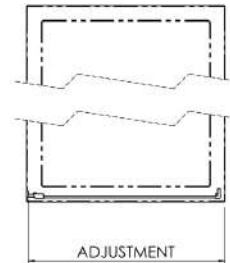

Sales Code: SQSP90BB

Description: 900X1850mm Side Panel

SQ Side Panel Enclosure

Code	Description	Adjustments (mm)	
SQSP70-E6	700 Side Panel	672	690
SQSP76-E6	760 Side Panel	722	740
SQSP80-E6	800 Side Panel	772	790
SQSP90-E6	900 Side Panel	872	890

**Product Dimensions**

Height (mm):	1850
Width (mm):	890
Depth (mm):	31
Nett Weight (kg):	25

**Packaging Dimensions**

Height (mm):	1912
Width (mm):	890
Length (mm):	50
Gross Weight (kg):	25.5

**Packaging Data**

Box Colour:	Brown Cardboard Box - Printed
Box Qty:	0
Label Size:	0 x 0
Label Colour:	Not Applicable
Label Qty:	0

**Outer Box Dimensions (If Applicable)**

Height (mm):	
Width (mm):	
Depth (mm):	
Length (mm):	
Gross Weight (kg):	
Barcode:	5056678410394

**Product Details**

Country of Origin:	China
Fitting Instruction:	Yes
CE & UKCA:	No
Profile Material:	Aluminium
Profile Finish:	Brushed Brass
Adjustments (mm):	872 - 890mm
Entry Width (mm):	N/A
Swing In Dim (mm):	N/A
Swing Out Dim (mm):	N/A
Radius (mm):	Not Applicable
Glass Thickness (mm):	6
Easy Fit:	Yes
Easy Clean:	No
Handle Style:	Not Applicable
Handle Material:	Not Applicable
Enclosure Design:	Semi-Frameless
Wheel Type:	Not Applicable
Support Bar Included:	Support Bar Not Included
Extras:	None