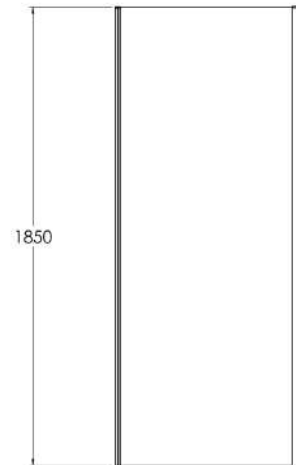

Sales Code: SQSP90BB

Description: 900X1850mm Side Panel

SQ Side Panel Enclosure

Code	Description	Adjustments (mm)	
SQSP70-E6	700 Side Panel	672	690
SQSP76-E6	760 Side Panel	722	740
SQSP80-E6	800 Side Panel	772	790
SQSP90-E6	900 Side Panel	872	890

**Product Dimensions**

Height (mm):	1850
Width (mm):	890
Depth (mm):	31
Nett Weight (kg):	25

**Packaging Dimensions**

Height (mm):	1912
Width (mm):	890
Length (mm):	50
Gross Weight (kg):	25.5

**Packaging Data**

Box Colour:	Brown Cardboard Box - Printed
Box Qty:	0
Label Size:	0 x 0
Label Colour:	Not Applicable
Label Qty:	0

**Outer Box Dimensions (If Applicable)**

Height (mm):	
Width (mm):	
Depth (mm):	
Length (mm):	
Gross Weight (kg):	
Barcode:	5056678410394

**Product Details**

Country of Origin:	China
Fitting Instruction:	Yes
CE & UKCA:	No
Profile Material:	Aluminium
Profile Finish:	Brushed Brass
Adjustments (mm):	872 - 890mm
Entry Width (mm):	N/A
Swing In Dim (mm):	N/A
Swing Out Dim (mm):	N/A
Radius (mm):	Not Applicable
Glass Thickness (mm):	6
Easy Fit:	Yes
Easy Clean:	No
Handle Style:	Not Applicable
Handle Material:	Not Applicable
Enclosure Design:	Semi-Frameless
Wheel Type:	Not Applicable
Support Bar Included:	Support Bar Not Included
Extras:	None