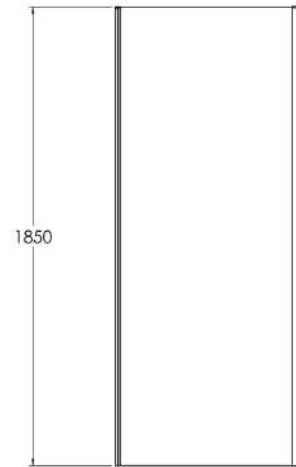

Sales Code: SQSP90BP

Description: 900X1850mm Side Panel

SQ Side Panel Enclosure

Code	Description	Adjustments (mm)	
SQSP70-E6	700 Side Panel	672	690
SQSP76-E6	760 Side Panel	722	740
SQSP80-E6	800 Side Panel	772	790
SQSP90-E6	900 Side Panel	872	890

Product Dimensions

Height (mm):	1850
Width (mm):	890
Depth (mm):	31
Nett Weight (kg):	25

Packaging Dimensions

Height (mm):	1912
Width (mm):	890
Length (mm):	50
Gross Weight (kg):	25.5

Packaging Data

Box Colour:	Brown Cardboard Box - Printed	
Box Qty:	0	
Label Size:	0 x 0	
Label Colour:	Not Applicable	
Label Qty:	0	

Outer Box Dimensions (If Applicable)

Height (mm):	
Width (mm):	
Depth (mm):	
Length (mm):	
Gross Weight (kg):	
Barcode:	5056211892342

Product Details

Country of Origin:	China
Fitting Instruction:	Yes
CE & UKCA:	No
Profile Material:	Aluminium
Profile Finish:	Matt Black
Adjustments (mm):	872 - 890mm
Entry Width (mm):	N/A
Swing In Dim (mm):	N/A
Swing Out Dim (mm):	N/A
Radius (mm):	Not Applicable
Glass Thickness (mm):	6
Easy Fit:	Yes
Easy Clean:	No
Handle Style:	Not Applicable
Handle Material:	Not Applicable
Enclosure Design:	Semi-Frameless
Wheel Type:	Not Applicable
Support Bar Included:	Support Bar Not Included
Extras:	None