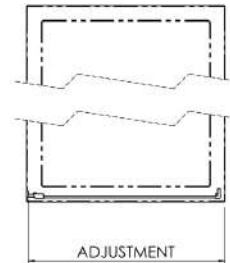

Sales Code: SQSP90BP

Description: 900X1850mm Side Panel

SQ Side Panel Enclosure

Code	Description	Adjustments (mm)	
SQSP70-E6	700 Side Panel	672	690
SQSP76-E6	760 Side Panel	722	740
SQSP80-E6	800 Side Panel	772	790
SQSP90-E6	900 Side Panel	872	890

Product Dimensions

Height (mm):	1850
Width (mm):	890
Depth (mm):	31
Nett Weight (kg):	25

Packaging Dimensions

Height (mm):	1912
Width (mm):	890
Length (mm):	50
Gross Weight (kg):	25.5

Packaging Data

Box Colour:	Brown Cardboard Box - Printed	
Box Qty:	0	
Label Size:	0 x 0	
Label Colour:	Not Applicable	
Label Qty:	0	

Outer Box Dimensions (If Applicable)

Height (mm):	
Width (mm):	
Depth (mm):	
Length (mm):	
Gross Weight (kg):	
Barcode:	5056211892342

Product Details

Country of Origin:	China
Fitting Instruction:	Yes
CE & UKCA:	No
Profile Material:	Aluminium
Profile Finish:	Matt Black
Adjustments (mm):	872 - 890mm
Entry Width (mm):	N/A
Swing In Dim (mm):	N/A
Swing Out Dim (mm):	N/A
Radius (mm):	Not Applicable
Glass Thickness (mm):	6
Easy Fit:	Yes
Easy Clean:	No
Handle Style:	Not Applicable
Handle Material:	Not Applicable
Enclosure Design:	Semi-Frameless
Wheel Type:	Not Applicable
Support Bar Included:	Support Bar Not Included
Extras:	None