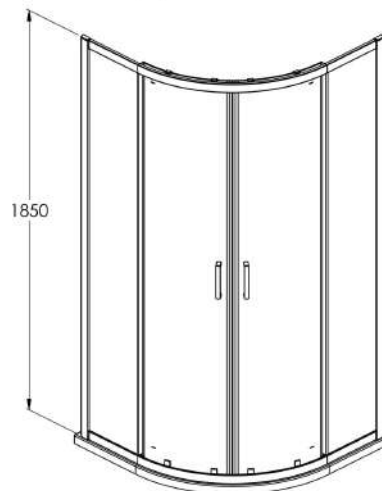

Sales Code: SQU8BP

Description: 800X800x1850mm Quadrant Enclosure

SQ Quadrant Enclosure

Code	Description	Adjustments (mm)		Entry Width (mm)
SQU8-E6	800 Quadrant	777	795	405
SQU9-E6	900 Quadrant	877	895	555

**Product Dimensions**

Height (mm):	1850
Width (mm):	780
Depth (mm):	780
Nett Weight (kg):	38.5

**Packaging Dimensions**

Height (mm):	1905
Width (mm):	425
Length (mm):	120
Gross Weight (kg):	39

**Packaging Data**

Box Colour:	Brown Cardboard Box - Printed
Box Qty:	1
Label Size:	100 x 50
Label Colour:	Not Applicable
Label Qty:	0

**Outer Box Dimensions (If Applicable)**

Height (mm):	
Width (mm):	
Depth (mm):	
Length (mm):	
Gross Weight (kg):	
Barcode:	5056211881438

**Product Details**

Country of Origin:	China
Fitting Instruction:	No
CE Approval:	No
Profile Material:	Aluminium
Profile Finish:	Matt Black
Adjustments (mm):	777 - 795mm
Entry Width (mm):	405mm
Swing In Dim (mm):	N/A
Swing Out Dim (mm):	N/A
Radius (mm):	538 mm
Glass Thickness (mm):	6
Easy Fit:	Yes
Easy Clean:	No
Handle Style:	Square T Shape Handle
Handle Material:	ABS
Enclosure Design:	Framed
Wheel Type:	Dual, Quick Release
Support Bar Included:	Support Bar Not Included
Extras:	None