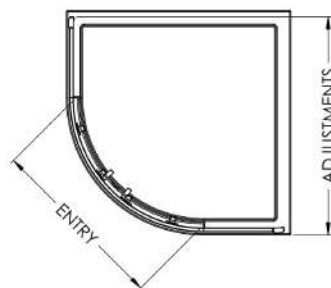

Sales Code: SQU8BP

Description: 800X800x1850mm Quadrant Enclosure

SQ Quadrant Enclosure

Code	Description	Adjustments (mm)		Entry Width (mm)
SQU8-E6	800 Quadrant	777	795	405
SQU9-E6	900 Quadrant	877	895	555

**Product Dimensions**

Height (mm):	1850
Width (mm):	780
Depth (mm):	780
Nett Weight (kg):	38.5

**Packaging Dimensions**

Height (mm):	1905
Width (mm):	425
Length (mm):	120
Gross Weight (kg):	39

**Packaging Data**

Box Colour:	Brown Cardboard Box - Printed
Box Qty:	1
Label Size:	100 x 50
Label Colour:	Not Applicable
Label Qty:	0

**Outer Box Dimensions (If Applicable)**

Height (mm):	
Width (mm):	
Depth (mm):	
Length (mm):	
Gross Weight (kg):	
Barcode:	5056211881438

**Product Details**

Country of Origin:	China
Fitting Instruction:	No
CE Approval:	No
Profile Material:	Aluminium
Profile Finish:	Matt Black
Adjustments (mm):	777 - 795mm
Entry Width (mm):	405mm
Swing In Dim (mm):	N/A
Swing Out Dim (mm):	N/A
Radius (mm):	538 mm
Glass Thickness (mm):	6
Easy Fit:	Yes
Easy Clean:	No
Handle Style:	Square T Shape Handle
Handle Material:	ABS
Enclosure Design:	Framed
Wheel Type:	Dual, Quick Release
Support Bar Included:	Support Bar Not Included
Extras:	None