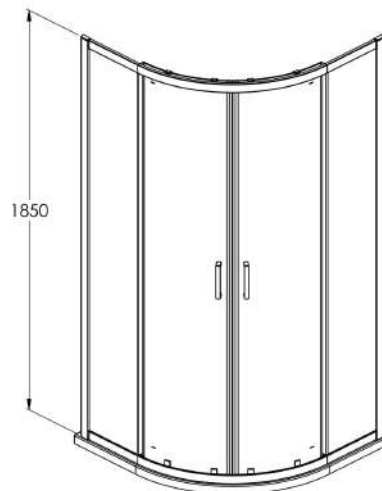

Sales Code: SQU8

Description: 800X800x1850mm Quadrant Enclosure

SQ Quadrant Enclosure

| Code | Description | Adjustments (mm) | | Entry Width (mm) |
|---------|--------------|------------------|-----|------------------|
| SQU8-E6 | 800 Quadrant | 777 | 795 | 405 |
| SQU9-E6 | 900 Quadrant | 877 | 895 | 555 |

Product Dimensions

| | |
|-------------------|------|
| Height (mm): | 1850 |
| Width (mm): | 780 |
| Depth (mm): | 780 |
| Nett Weight (kg): | 38.3 |

Packaging Dimensions

| | |
|--------------------|------|
| Height (mm): | 1910 |
| Width (mm): | 410 |
| Length (mm): | 110 |
| Gross Weight (kg): | 43.3 |

Outer Box Dimensions (If Applicable)

| | |
|--------------------|---------------|
| Height (mm): | |
| Width (mm): | |
| Depth (mm): | |
| Length (mm): | |
| Gross Weight (kg): | |
| Barcode: | 5056211815570 |

Product Details

| | |
|-----------------------|--------------------------|
| Country of Origin: | China |
| Fitting Instruction: | No |
| CE Approval: | No |
| Profile Material: | Aluminium |
| Profile Finish: | Satin Chrome |
| Adjustments (mm): | 777 - 795mm |
| Entry Width (mm): | 405mm |
| Swing In Dim (mm): | N/A |
| Swing Out Dim (mm): | N/A |
| Radius (mm): | 538 mm |
| Glass Thickness (mm): | 6 |
| Easy Fit: | Yes |
| Easy Clean: | No |
| Handle Style: | Square T Shape Handle |
| Handle Material: | ABS |
| Enclosure Design: | Framed |
| Wheel Type: | Dual, Quick Release |
| Support Bar Included: | Support Bar Not Included |
| Extras: | None |