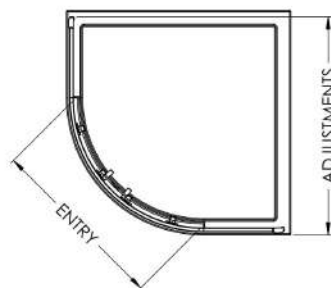

Sales Code: SQU8

Description: 800X800x1850mm Quadrant Enclosure

SQ Quadrant Enclosure

| Code | Description | Adjustments (mm) | | Entry Width (mm) |
|---------|--------------|------------------|-----|------------------|
| SQU8-E6 | 800 Quadrant | 777 | 795 | 405 |
| SQU9-E6 | 900 Quadrant | 877 | 895 | 555 |

Product Dimensions

| | |
|-------------------|------|
| Height (mm): | 1850 |
| Width (mm): | 780 |
| Depth (mm): | 780 |
| Nett Weight (kg): | 38.3 |

Packaging Dimensions

| | |
|--------------------|------|
| Height (mm): | 1910 |
| Width (mm): | 410 |
| Length (mm): | 110 |
| Gross Weight (kg): | 43.3 |

Outer Box Dimensions (If Applicable)

| | |
|--------------------|---------------|
| Height (mm): | |
| Width (mm): | |
| Depth (mm): | |
| Length (mm): | |
| Gross Weight (kg): | |
| Barcode: | 5056211815570 |

Product Details

| | |
|-----------------------|--------------------------|
| Country of Origin: | China |
| Fitting Instruction: | No |
| CE Approval: | No |
| Profile Material: | Aluminium |
| Profile Finish: | Satin Chrome |
| Adjustments (mm): | 777 - 795mm |
| Entry Width (mm): | 405mm |
| Swing In Dim (mm): | N/A |
| Swing Out Dim (mm): | N/A |
| Radius (mm): | 538 mm |
| Glass Thickness (mm): | 6 |
| Easy Fit: | Yes |
| Easy Clean: | No |
| Handle Style: | Square T Shape Handle |
| Handle Material: | ABS |
| Enclosure Design: | Framed |
| Wheel Type: | Dual, Quick Release |
| Support Bar Included: | Support Bar Not Included |
| Extras: | None |