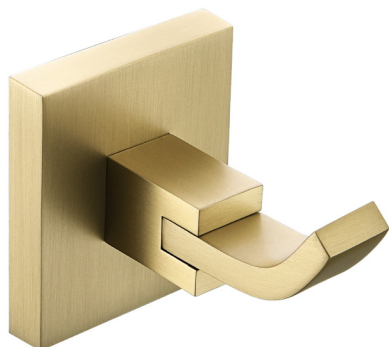

SQ HOOK BB

Accessories
Square Hook Brushed Brass

Features:

- Height 48mm
- Width 48mm
- Depth 65mm
- Brushed Brass is a subtle but elegant refinement of a traditional bathroom finish giving an opulent feel with a modern twist
- Solid Brass

Product Certifications:

For more products, visit our website:
<http://www.bristan.com>

Specification

Contemporary or Traditional:	Contemporary
Main Construction Material:	Brass
What's in the Box?:	1 x Hook, 1 x Fixing Kit, 1 x Fitting Instructions