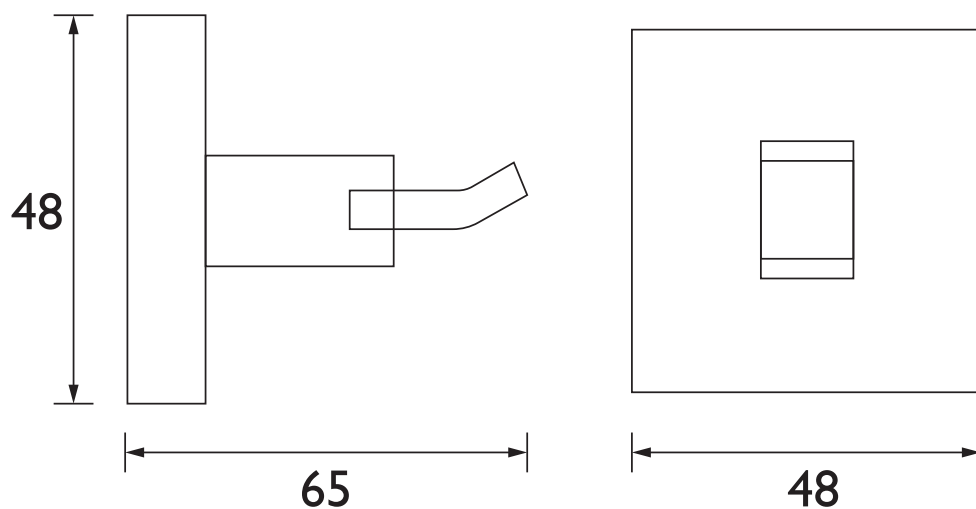

SQ HOOK BB

Accessories
Square Hook Brushed Brass

Features:

- Height 48mm
- Width 48mm
- Depth 65mm
- Brushed Brass is a subtle but elegant refinement of a traditional bathroom finish giving an opulent feel with a modern twist
- Solid Brass

Product Certifications:

For more products, visit our website:
<http://www.bristan.com>

Specification

Contemporary or Traditional:	Contemporary
Main Construction Material:	Brass
What's in the Box?:	1 x Hook, 1 x Fixing Kit, 1 x Fitting Instructions

Dimensions (measurements in mm)

TECHNICAL
DATA
SHEET

BRISTAN

D1