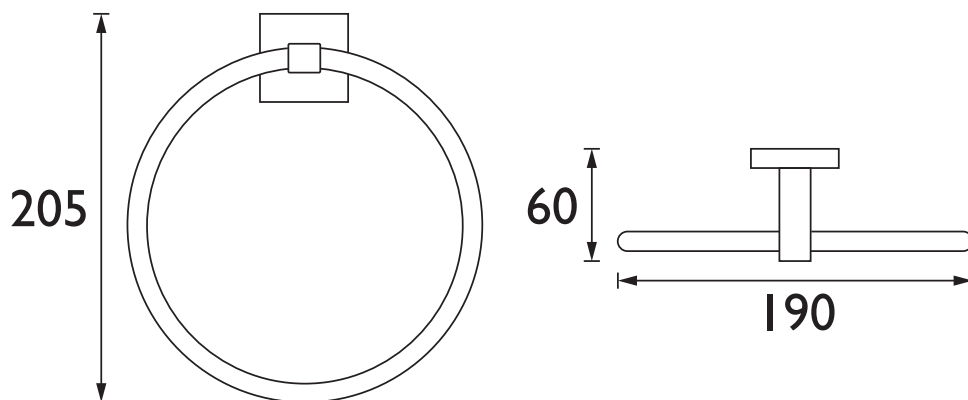

## Specification

Contemporary or Traditional:	Contemporary
Main Construction Material:	Brass
What's in the Box?:	1 x Ring, 1 x Fixing Kit, 1 x Fitting Instructions

## Features:

- Height 205mm
- Width 190mm
- Depth 60mm
- Brushed Brass is a subtle but elegant refinement of a traditional bathroom finish giving an opulent feel with a modern twist
- Solid Brass

## Dimensions (measurements in mm)

TECHNICAL  
DATA  
SHEET

BRISTAN

D1