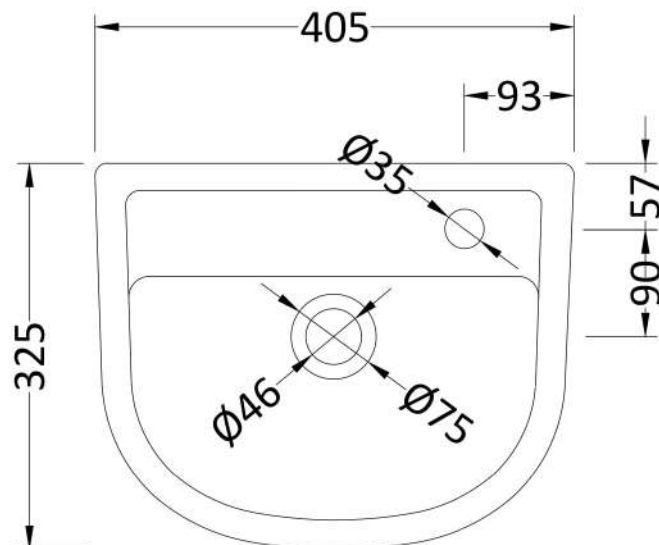

Sales Code: SRB002

Description: Curved Compact Semi-Rec Basin

Product Dimensions

Height (mm):	175
Width (mm):	400
Depth (mm):	325
Nett Weight (kg):	16

Packaging Dimensions

Height (mm):	200
Width (mm):	450
Depth (mm):	350
Gross Weight (kg):	16

Packaging Data

Box Colour:	White Cardboard Box
Box Qty:	1
Label Size:	80 x 40
Label Colour:	White Label
Label Qty:	1

Outer Box Dimensions (If Applicable)

Height (mm):	
Width (mm):	
Depth (mm):	
Gross Weight (kg):	
Barcode:	5055275894057

Product Details

Country of Origin:	Utd.Arab.Emir.
Fitting Instruction:	No
Certification: CE & UKCA:	WRAS: N/A WRAS No:
Product Material:	Vitreous China
Fixing Supplied:	No

Pans/Bidets: Trap Style: Not Applicable Includes Seat: Not Applicable

Basins: Tap Hole: One Taphole Chain Stay Hole: No
Template: Yes Supplied Waste Type Req: Slotted
Overflow Inc: Yes Overflow Cover: Yes
Inner Bowl Depth (mm): 120 mm