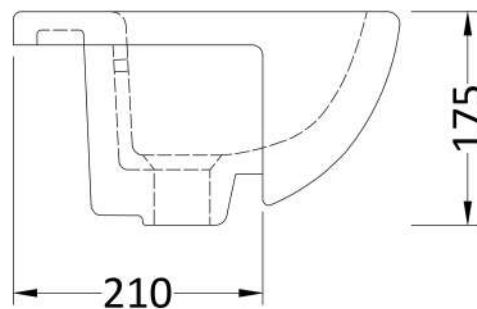

Sales Code: SRB002

Description: Curved Compact Semi-Rec Basin

Product Dimensions

Height (mm):	175
Width (mm):	400
Depth (mm):	325
Nett Weight (kg):	16

Packaging Dimensions

Height (mm):	200
Width (mm):	450
Depth (mm):	350
Gross Weight (kg):	16

Packaging Data

Box Colour:	White Cardboard Box
Box Qty:	1
Label Size:	80 x 40
Label Colour:	White Label
Label Qty:	1

Outer Box Dimensions (If Applicable)

Height (mm):	
Width (mm):	
Depth (mm):	
Gross Weight (kg):	
Barcode:	5055275894057

Product Details

Country of Origin:	Utd.Arab.Emir.
Fitting Instruction:	No
Certification: CE & UKCA:	WRAS: N/A WRAS No:
Product Material:	Vitreous China
Fixing Supplied:	No

Pans/Bidets: Trap Style: Not Applicable Includes Seat: Not Applicable

Basins: Tap Hole: One Taphole Chain Stay Hole: No
Template: Yes Supplied Waste Type Req: Slotted
Overflow Inc: Yes Overflow Cover: Yes
Inner Bowl Depth (mm): 120 mm