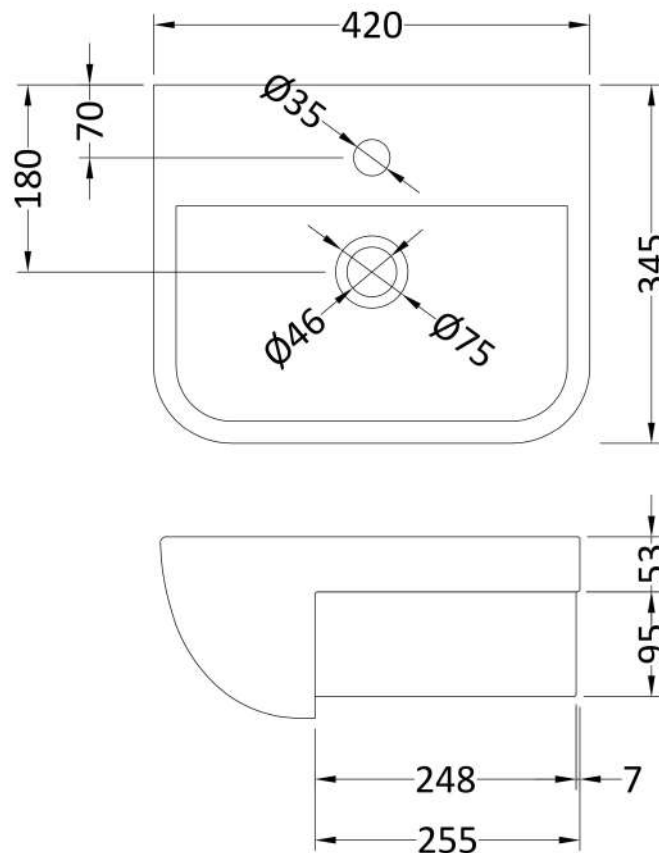

Sales Code: SRB004

Description: Compact Rectangle Semi-Rec Basin

Product Dimensions

Height (mm):	175
Width (mm):	420
Depth (mm):	345
Nett Weight (kg):	16

Packaging Dimensions

Height (mm):	200
Width (mm):	450
Depth (mm):	550
Gross Weight (kg):	16

Packaging Data

Box Colour:	White Cardboard Box
Box Qty:	1
Label Size:	80 x 40
Label Colour:	White Label
Label Qty:	1

Outer Box Dimensions (If Applicable)

Height (mm):	
Width (mm):	
Depth (mm):	
Gross Weight (kg):	
Barcode:	5055275894071

Product Details

Country of Origin:	Utd.Arab.Emir.
Fitting Instruction:	No
Certification: CE & UKCA:	WRAS: N/A WRAS No:
Product Material:	Vitreous China
Fixing Supplied:	No

Pans/Bidets: Trap Style: Not Applicable Includes Seat: Not Applicable

Basins: Tap Hole: One Taphole Chain Stay Hole: No
Template: Yes Supplied Waste Type Req: Slotted
Overflow Inc: Yes Overflow Cover: Yes
Inner Bowl Depth (mm): 125 mm