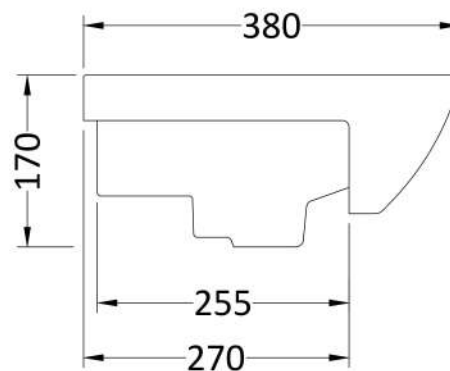

Sales Code: SRB005

Description: Square Semi-Rec Basin

Product Dimensions

Height (mm):	170
Width (mm):	500
Depth (mm):	380
Nett Weight (kg):	16

Packaging Dimensions

Height (mm):	200
Width (mm):	550
Depth (mm):	550
Gross Weight (kg):	16

Packaging Data

Box Colour:	White Cardboard Box
Box Qty:	1
Label Size:	80 x 40
Label Colour:	White Label
Label Qty:	1

Outer Box Dimensions (If Applicable)

Height (mm):	
Width (mm):	
Depth (mm):	
Gross Weight (kg):	
Barcode:	5055275894088

Basins: Tap Hole: One Taphole Chain Stay Hole: No
Template: Yes Supplied Waste Type Req: Slotted
Overflow Inc: Yes Overflow Cover: Yes
Inner Bowl Depth (mm): 120 mm