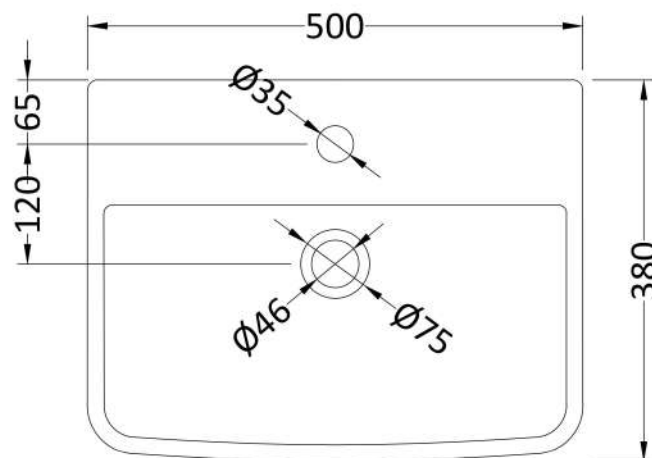

Sales Code: SRB005

Description: Square Semi-Rec Basin

Product Dimensions

Height (mm):	170
Width (mm):	500
Depth (mm):	380
Nett Weight (kg):	16

Packaging Dimensions

Height (mm):	200
Width (mm):	550
Depth (mm):	550
Gross Weight (kg):	16

Packaging Data

Box Colour:	White Cardboard Box
Box Qty:	1
Label Size:	80 x 40
Label Colour:	White Label
Label Qty:	1

Outer Box Dimensions (If Applicable)

Height (mm):	
Width (mm):	
Depth (mm):	
Gross Weight (kg):	
Barcode:	5055275894088

Product Details

Country of Origin:	Utd.Arab.Emir.
Fitting Instruction:	No
Certification: CE & UKCA:	WRAS: N/A WRAS No:
Product Material:	Vitreous China
Fixing Supplied:	No

Pans/Bidets: Trap Style: Not Applicable Includes Seat: Not Applicable

Basins: Tap Hole: One Taphole Chain Stay Hole: No
Template: Yes Supplied Waste Type Req: Slotted
Overflow Inc: Yes Overflow Cover: Yes
Inner Bowl Depth (mm): 120 mm