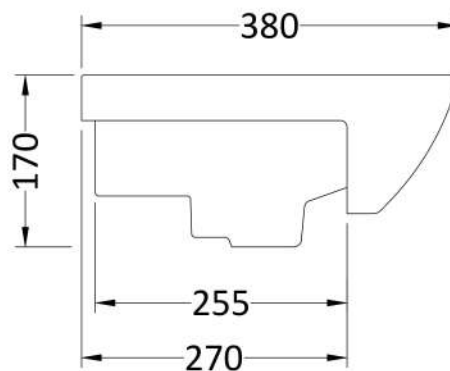

Sales Code: SRB005

Description: Square Semi-Rec Basin

Product Dimensions

Height (mm):	170
Width (mm):	500
Depth (mm):	380
Nett Weight (kg):	16

Packaging Dimensions

Height (mm):	200
Width (mm):	550
Depth (mm):	550
Gross Weight (kg):	16

Packaging Data

Box Colour:	White Cardboard Box
Box Qty:	1
Label Size:	80 x 40
Label Colour:	White Label
Label Qty:	1

Outer Box Dimensions (If Applicable)

Height (mm):	
Width (mm):	
Depth (mm):	
Gross Weight (kg):	
Barcode:	5055275894088

Basins: Tap Hole: One Taphole Chain Stay Hole: No
Template: Yes Supplied Waste Type Req: Slotted
Overflow Inc: Yes Overflow Cover: Yes
Inner Bowl Depth (mm): 120 mm