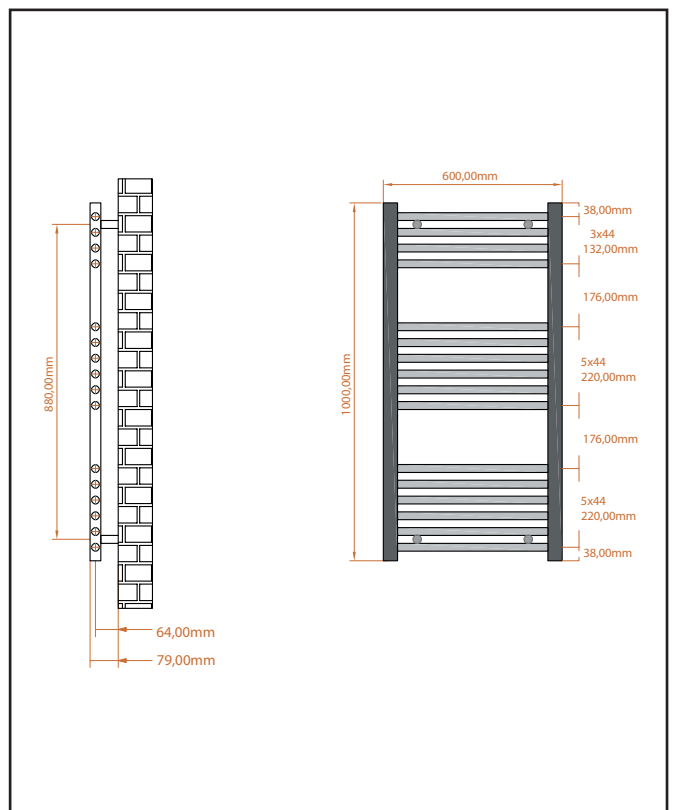

PRODUCT DATA SHEET

Strive Towel Radiator - 600 X 1000

Product Code: ST-60100-C

SCUDO
BEAUTIFUL BATHROOMS

0330 124 7290

sales@scudo.co.uk - www.scudo.co.uk

Scudo is the trading name of Harrison Bathrooms Ltd. Whilst we endeavour to ensure that the product information is accurate we accept no liability for any information given. All images are for illustration purposes only. Product images and specification are subject to change. Measurement are in millimetres and are nominal.

Product Name	ST-60100-C
Product Description	22mm Straight Towel Rail 600mm x 1000mm Chrome
Product Transportation	
Barcode	5060964931296
Country of origin	TURK
Commodity code	7322190000
Product Measurements	
Product Weight (KG)	5.4
Product Width (mm)	600
Product Height (mm)	1000
Product Depth (mm)	30
Product Length (mm)	0
Primary Packed Measurements	
Packaged Weight	6.4
Packed Length	1030
Packed Width	460
Packed Height	830
Packaging Weights	
Card (kg)	
Paper (g)	
Wood (kg)	
Plastic (kg)	
Compliance DOP	

General Information	
Construction Material	Steel
Installation type	Wall
Colour / Finish	Chrome
Heating Attributes	
Bar Arrangement	4+6+6
Number of Bars	16
Radiator Diameter (Ø)	30
RAL#	Chrome
Bar Diameter (Ø)	22
BTU @ 60°C	1998.2
Thermal Output @ 60°C (WATT's)	391
Element installation compatible	YES
Water Content Volume	4.5
Max Projection (mm)	90
Selected element must not exceed the maximum BTU / Watt output of the product. Seek advice from a competent installer.	
First Fix Dimensions	
Pipe Centres C1 (mm)	555
Pipe Centres C2 (mm)	75-90